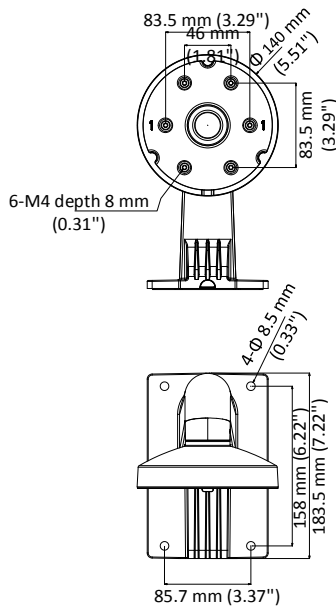

DS-1273ZJ-140

Wall Mount

Features:

- Aluminum alloy material with surface spray treatment
- The outlet hole makes the feature looks better
- Better water proof design
- Convenient installation coordinating with lower bowl

Dimension:

Order Model:

DS-1273ZJ-140

Parameter:

Model	DS-1273ZJ-140
Parameters	Wall Mount
Appearance	Hikvision White
Material	Aluminum Alloy
Dimension	Φ 140 × 182 × 120 mm
Weight	777 g (1.71 lb.)

Notice:

- Pay attention to the color matching when select bracket
- The bracket should be installed on flat wall
- The wall should be capable of supporting over 3 times as much as the total weight of the camera and the mount
- The maximum load capacity of the bracket is 3 kg