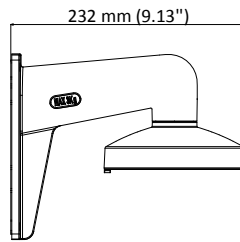

DS-1273ZJ-140

Wall Mount

Features:

- Aluminum alloy material with surface spray treatment
- The outlet hole makes the feature looks better
- Better water proof design
- Convenient installation coordinating with lower bowl

Dimension:

Order Model:

DS-1273ZJ-140

Parameter:

Model	DS-1273ZJ-140
Parameters	Wall Mount
Appearance	Hikvision White
Material	Aluminum Alloy
Dimension	Φ 140 × 182 × 120 mm
Weight	777 g (1.71 lb.)

Notice:

- Pay attention to the color matching when select bracket
- The bracket should be installed on flat wall
- The wall should be capable of supporting over 3 times as much as the total weight of the camera and the mount
- The maximum load capacity of the bracket is 3 kg