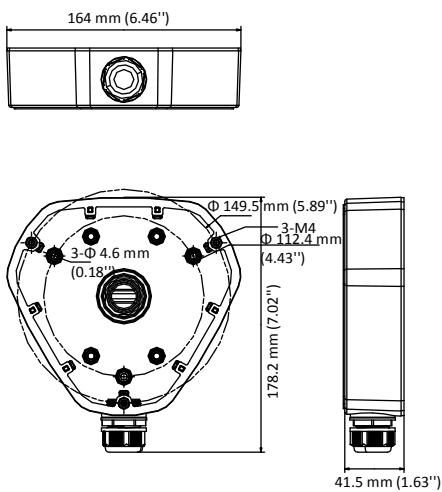

## DS-1280ZJ-DM25

Junction Box for Dome Camera

### Dimension:

### Parameter:

Model	DS-1280ZJ-DM25
Parameters	Junction Box for Dome Camera
Appearance	Hikvision White
Material	Aluminum Alloy
Dimension	178.5 mm × 164 mm × 41 mm
Weight	340 g

### Notice:

- The bracket should be installed on a flat surface.
- Waterproof rubber is necessary for outdoor application.
- The wall should be capable of supporting at least 3 times as much as the total weight of the camera and the junction box.
- The maximum load capacity of the junction box is 4.5 kg.