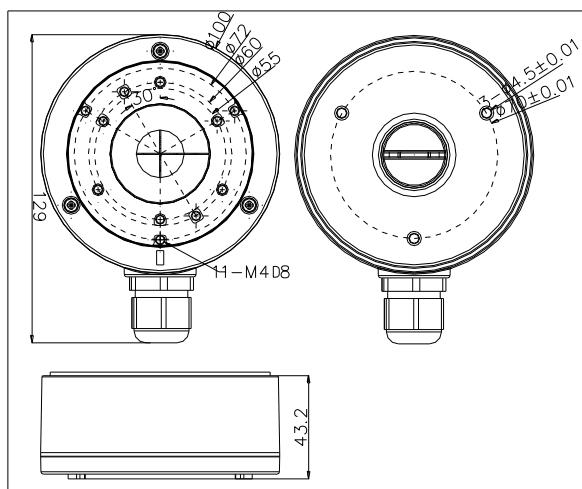

DS-1280ZJ-XS

Junction Box for Dome(Bullet) Camera

Features:

- Aluminum alloy material with surface spray treatment
- Cable hole on bracket makes the feature better

Dimension:

Note: The actual bracket may vary from the picture above.

Order Model:

DS-1280ZJ-XS

Parameter:

Model	DS-1280ZJ-XS
Parameters	Junction Box for Dome(Bullet) Camera
Appearance	Hikvision White
Material	Aluminum Alloy
Dimension	Φ 100 × 43.2 × 129 mm
Weight	280 g (0.62 lb.)

Notice:

- The bracket should be installed on flat wall
- Waterproof rubber is necessary for outdoor application
- The wall must be capable of supporting over 3 times as much as the total weight of the camera and the mount.
- The maximum load capacity of the bracket is 4.5 kg