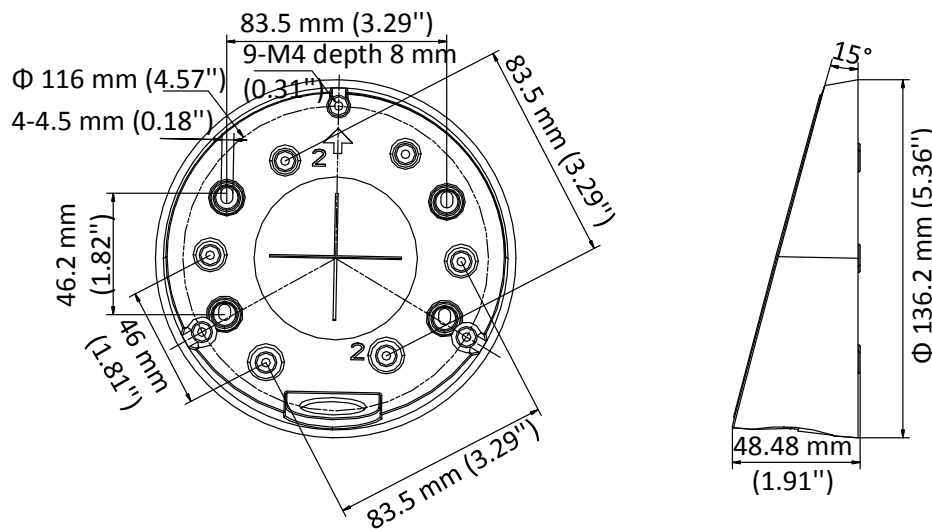

DS-1281ZJ-DM23

Inclined Ceiling Mount Bracket for
Dome Camera

Features:

- Aluminum alloy material with surface spray treatment
- Cable hole on bracket makes the feature better

Order Model:

DS-1281ZJ-DM23

Parameter:

Model	DS-1281ZJ-DM23
Parameters	Inclined Ceiling Mount Bracket for Dome Camera
Appearance	Hikvision White
Material	Aluminum Alloy
Dimension	Φ136×48mm
Weight	320 g (0.71 lb.)

Dimension:

Notice:

- The bracket should be installed on flat wall.
- Waterproof rubber is necessary for outdoor application.
- The wall must be capable of supporting over 3 times as much as the total weight of the camera and the mount.
- The maximum load capacity of the bracket is 4.5 kg.