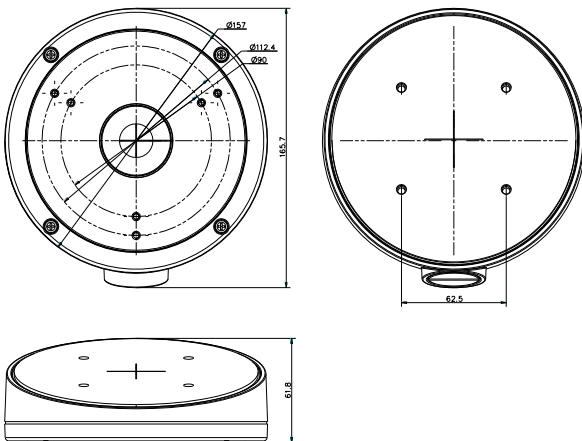

DS-1281ZJ-M

Inclined Ceiling Mount Bracket for Dome Camera

Features:

- Aluminum alloy material with surface spray treatment
- Waterproof design

Dimension:

Order Model:

DS-1281ZJ-M

Parameter:

Model	DS-1281ZJ-M
Parameters	Inclined Ceiling Mount Bracket for Dome Camera
Appearance	Hikvision White
Material	Aluminum Alloy
Dimension	Φ 157×165.5×60mm
Weight	586g

Notice:

- The bracket should be installed on flat wall
- Waterproof rubber is necessary for outdoor application
- The wall must be capable of supporting over 3 times as much as the total weight of the camera and the mount.
- The maximum load capacity of the bracket is **4.5KG**

Note: The actual dome camera may vary from the picture above.