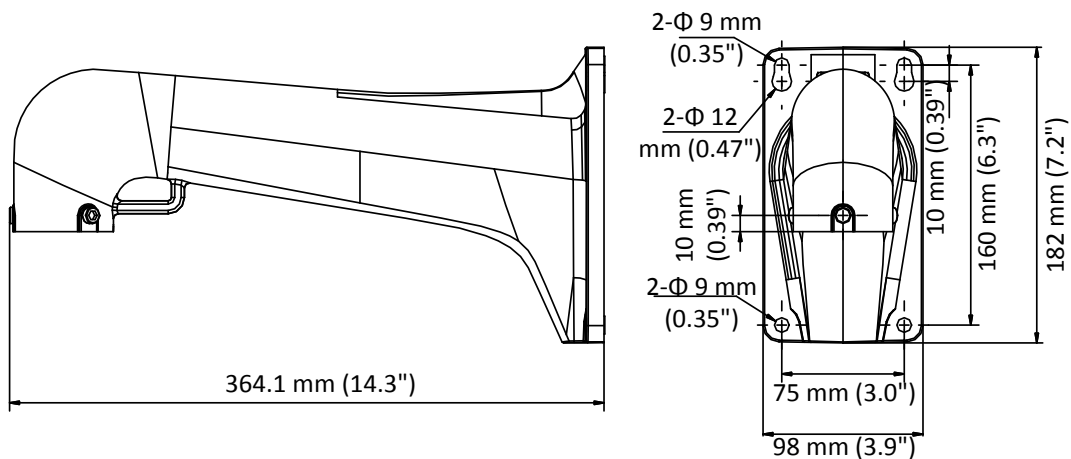

DS-1603ZJ

Wall Mounting Bracket for PanoVu

Feature

- Aluminum alloy material with surface spray treatment
- The hook for safety rope facilitates camera's installation

Dimension

Available Model

DS-1603ZJ

Parameter

Model	DS-1603ZJ
Parameters	Wall Mounting Bracket for PanoVu
Appearance	Hikvision White
Material	Aluminum Alloy
Dimension	364.1 mm × 182.0 mm (14.3" × 7.2")
Weight	1400 g (3.09 lb.)

Note

- The bracket should be installed on the flat surface.
- The waterproof rubber is necessary for the outdoor application.
- The wall must be capable of supporting at least 3 times as much as the total weight of the camera and the bracket.
- The bracket's maximum load capacity is 20 Kg (44 lb.).