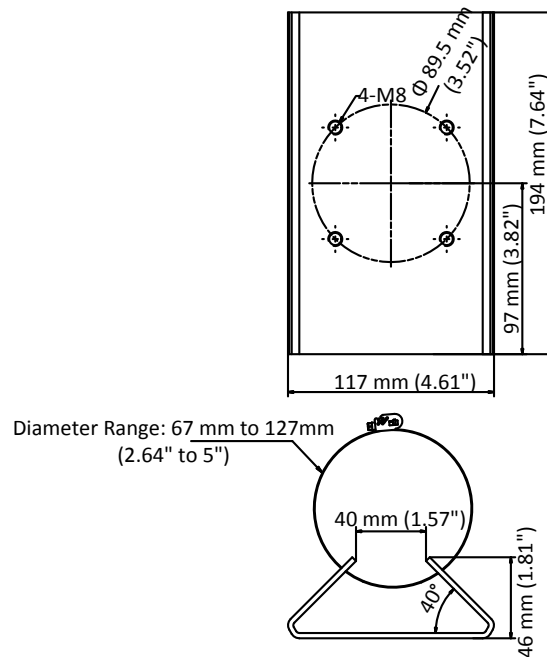

#### Feature

- Stainless steel with surface spray treatment
- The bracket formed by one piece stainless steel ensures the reliable structure
- Adjustable diameter from 67 mm to 127 mm

#### Dimension

#### Parameter

Model	DS-1673ZJ
Parameters	Horizontal Pole Mounting Bracket for PanoVu & Speed Dome
Appearance	Hikvision White
Material	Stainless Steel
Dimension	Φ 67 mm to 127 mm × 194 mm (2.64" to 5" × 7.64")
Weight	1060 g (2.34 lb.)