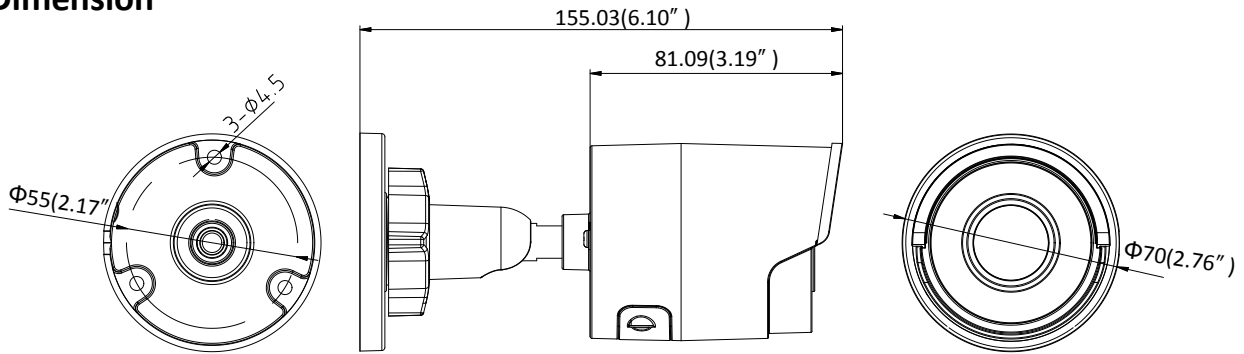

Protocols	TCP/IP, UDP, ICMP, HTTP, HTTPS, FTP, DHCP, DNS, DDNS, RTP, RTSP, RTCP, PPPoE, NTP, UPnP, SMTP, SNMP, IGMP, 802.1X, QoS, IPv6
Standard	ONVIF (PROFILE S, PROFILE G), ISAPI
General Function	One-key Reset, Anti-Flicker, Heartbeat, Mirror, Password Protection, Privacy Mask, Watermark, IP Address Filter
Firmware Version	V5.5.80
API	ONVIF (PROFILE S, PROFILE G), ISAPI
Simultaneous Live View	Up to 6 channels
User/Host	Up to 32 users 3 levels: Administrator, Operator and User
Client	iVMS-4200, Hik-Connect, iVMS-5200, iVMS-4500
Web Browser	Plug-in required live view: IE8+, Chrome 41.0-44, Firefox 30.0-51, Safari 8.0-11 Plug-in free live view: Chrome 45.0+, Firefox 52.0+
Interface	
Communication Interface	1 RJ45 10M/100M self-adaptive Ethernet port
On-board Storage	Built-in microSD/SDHC/SDXC slot, up to 128 GB
Reset Button	Yes
Smart Feature-set	
Behavior Analysis	Line crossing detection, intrusion detection, unattended baggage detection, object removal detection
Exception Detection	Scene change detection
Face Detection	Yes
General	
Operating Conditions	-30 °C to +60 °C (-22 °F to +140 °F), Humidity 95% or less (non-condensing)
Power	12 VDC ± 25%, 5 W PoE(802.3af, 36 V to 57V, class 3), 6.5 W
IR Range	Up to 30 m
Protection Level	IP67
Material	Metal
Dimensions	Camera: $\Phi 70 \times 155.03$ mm ($\Phi 2.76'' \times 6.1''$) Package: $216 \times 121 \times 118$ mm ($8.5'' \times 4.76'' \times 4.65''$)
Weight	Camera: 410 g (0.9 lb.)

Available Model

DS-2CD2025FWD-I (2.8/4/6/8/12 mm)

Dimension

Unit: mm

Accessory

DS-1280ZJ-XS
Junction Box

DS-1280ZJ-XS(Black)
Junction Box

Distributed by