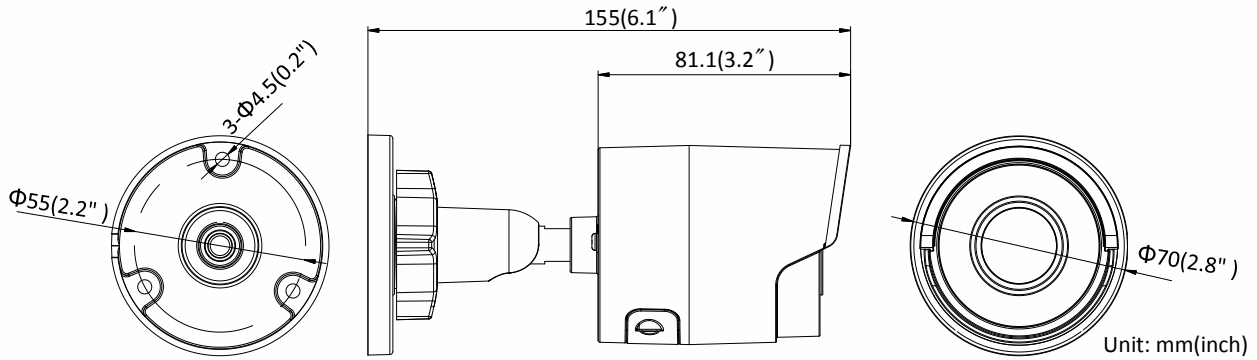

Available Model

DS-2CD2045FWD-I (2.8/4/6/8/12 mm)

Dimension