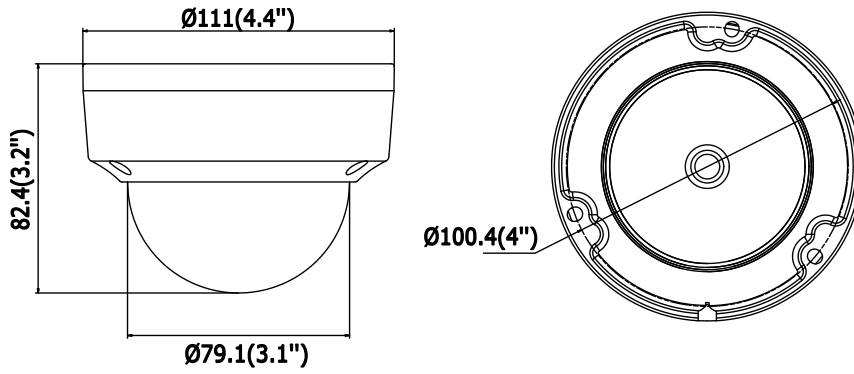

Dimension

Unit: mm

Accessory