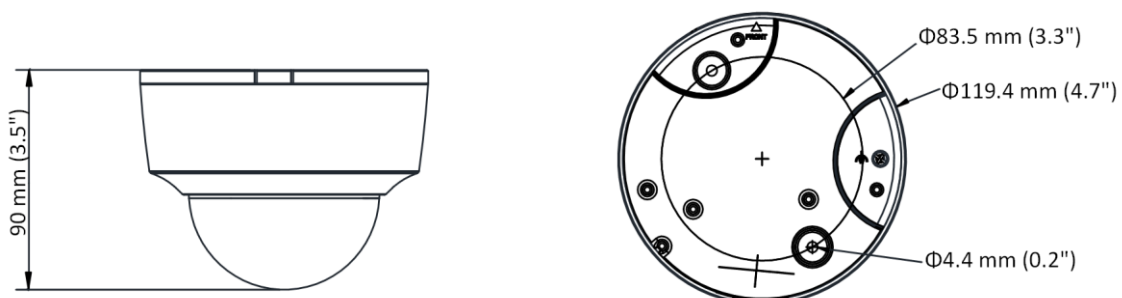

* Listed resolutions are only selectable options. It does not mean that all streams can work at their maximum resolution at the same time.

Available Model

DS-2CD2125G0-IMS (2.8/4/6 mm)

Dimension