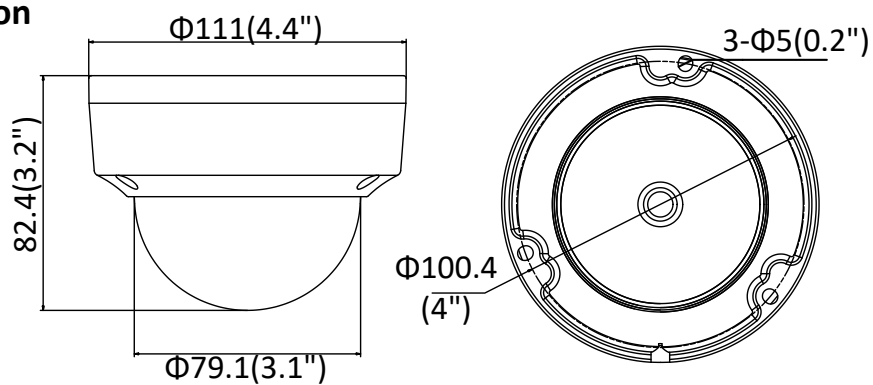

Material	Camera body: metal, bubble: plastic
Dimensions	Camera: $\Phi 111 \times 82.4$ mm ($\Phi 4.4'' \times 3.2''$) Package: $134 \times 134 \times 108$ mm ($5.3'' \times 5.3'' \times 4.3''$)
Weight	Camera: Approx. 610 g (1.3 lb.) With Package: Approx. 820 g (1.8 lb.)

Available Model:

DS-2CD2143G0-I (2.8/4/6/8 mm), DS-2CD2143G0-IS (2.8/4/6/8 mm)

Dimension