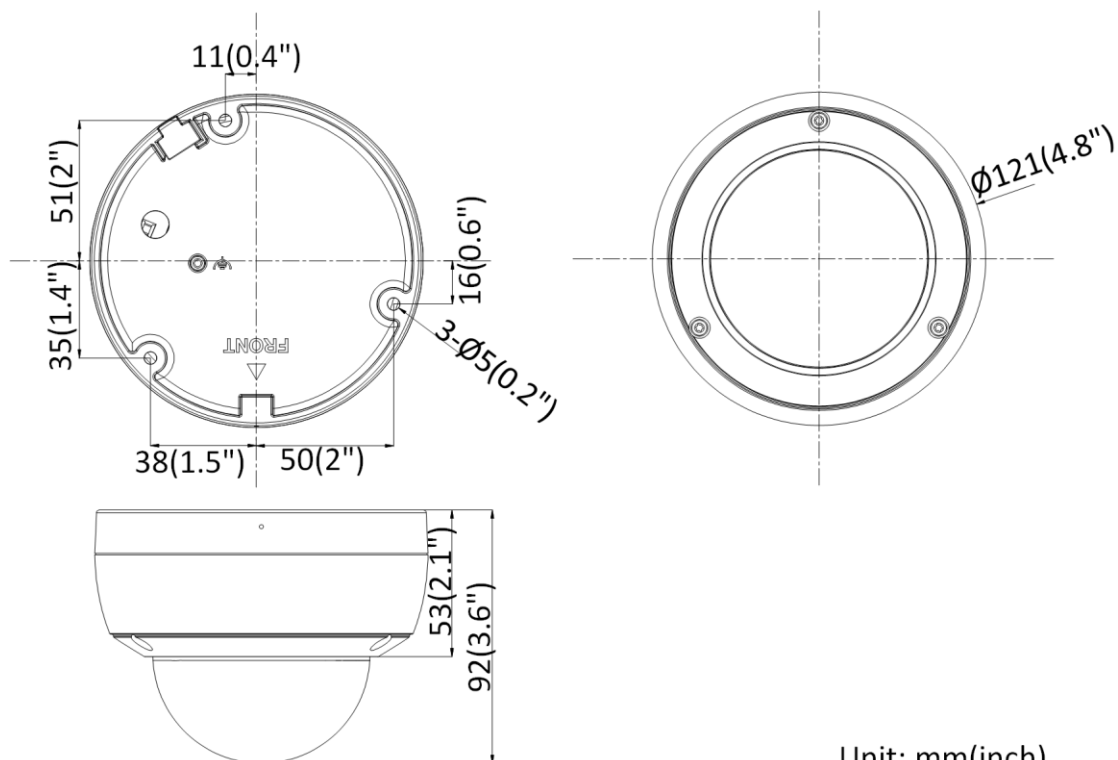

Storage Conditions	-30 °C to 60 °C (-22 °F to 140 °F), humidity 95% or less (non-condensing)
Power Supply	12 VDC ± 25%, Φ 5.5 mm coaxial power plug; PoE (802.3af, class 3)
Power Consumption and Current	12 VDC, 0.5 A, max. 6 W; PoE: (802.3af, 36 V to 57 V), 0.2 A to 0.1 A, max. 7.5 W
Material	Camera body: metal, bubble: plastic
Dimensions	Camera: Φ121 × 92 mm (Φ4.8" × 3.6") With package: 134 × 134 × 108 mm (5.3" × 5.3" × 4.3")
Weight	Camera: Approx. 570 g (1.3 lb.) With package: Approx. 950 g (2.1 lb.)
<b>Approval</b>	
EMC	47 CFR Part 15, Subpart B; EN 55032: 2015, EN 61000-3-2: 2014, EN 61000-3-3: 2013, EN 50130-4: 2011 +A1: 2014; AS/NZS CISPR 32: 2015; ICES-003: Issue 6, 2016; KN 32: 2015, KN 35: 2015
Safety	UL 60950-1, IEC 60950-1:2005 + Am 1:2009 + Am 2:2013, EN 60950-1:2005 + Am 1:2009 + Am 2:2013, IS 13252(Part 1):2010+A1:2013+A2:2015, IEC/EN 60950-1
Chemistry	2011/65/EU, 2012/19/EU, Regulation (EC) No 1907/2006
Protection	Ingress protection: IK10 (IEC 62262:2002), IP66 (IEC 60529-2013)

## Available Model

DS-2CD2143G0-IU (2.8/4/6/8 mm)

## Dimensions

Unit: mm(inch)