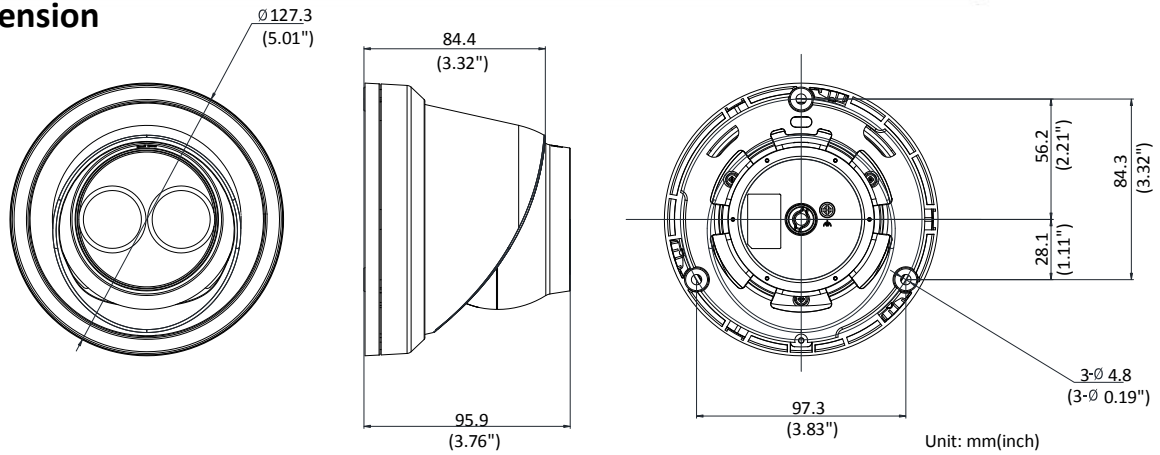

Dimension

Accessory