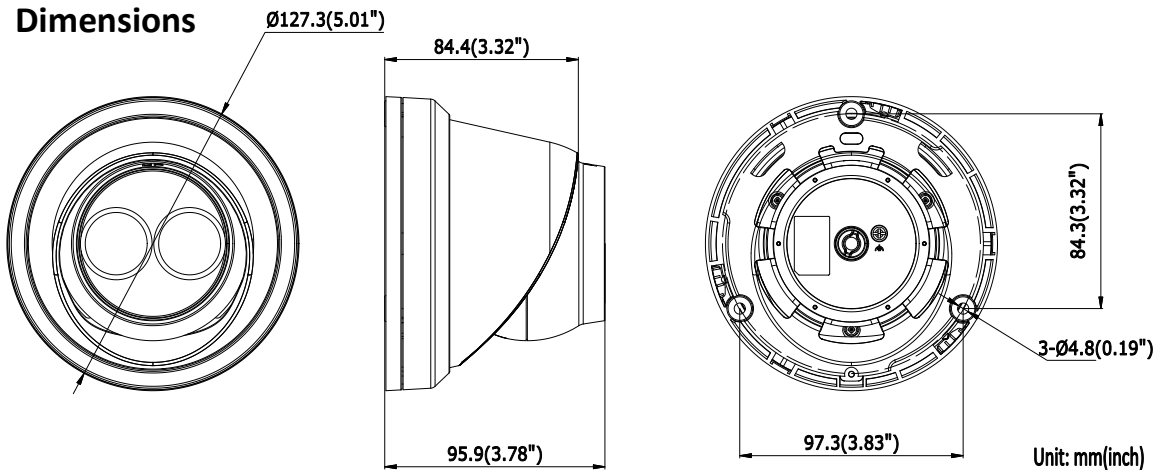

Dimensions

Accessories

Distributed by