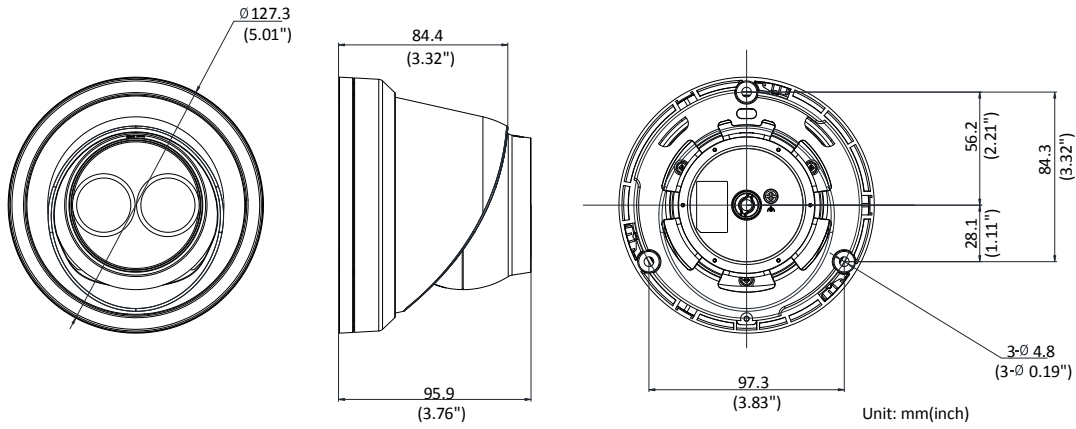

Available Model

DS-2CD2345FWD-I (2.8/4/6/8/12 mm)

Dimension

Accessory