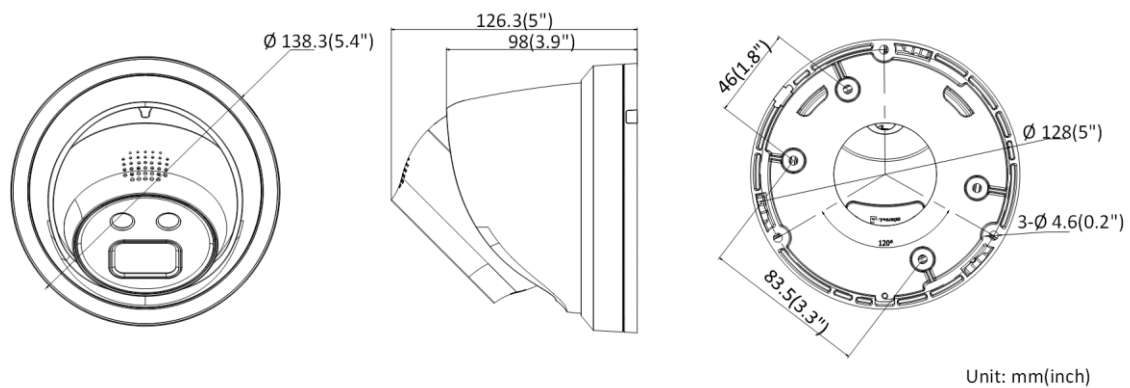

Dimensions	Camera: Φ 138.3 $\times$ 126.3 mm (Φ 5.4" $\times$ 5") With package: 170 $\times$ 170 $\times$ 150 mm (7" $\times$ 7" $\times$ 5.9")
Weight	Camera: 430 g (0.9 lb.) With package: 733 g (1.6 lb.)

Available Model

DS-2CD2346G1-I/SL (2.8/4/6/8 mm)

Dimension

Accessory