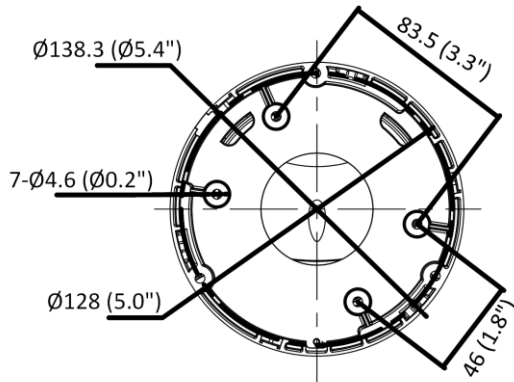

▪ **Dimension**

Unit: mm (inch)

▪ **Accessory**