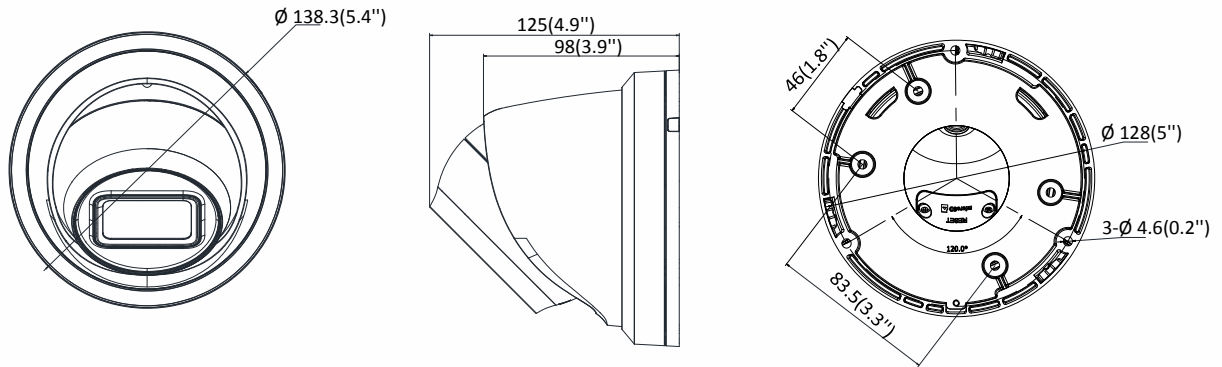

Protocols	TCP/IP, ICMP, HTTP, HTTPS, FTP, DHCP, DNS, DDNS, RTP, RTSP, RTCP, PPPoE, NTP, UPnP, SMTP, SNMP, IGMP, 802.1X, QoS, IPv6, UDP, Bonjour
General Function	One-key reset, anti-flicker, three streams, heartbeat, mirror, password protection, privacy mask, watermark, IP address filter
Firmware Version	V5.5.80
API	ONVIF (PROFILE S, PROFILE G), ISAPI
Simultaneous Live View	Up to 6 channels
User/Host	Up to 32 users 3 levels: Administrator, Operator and User
Client	iVMS-4200, Hik-Connect, iVMS-5200, iVMS-4500
Web Browser	Plug-in required live view: IE8+, Chrome 41.0-44, Firefox 30.0-51, Safari 8.0-11 Plug-in free live view: Chrome 45.0+, Firefox 52.0+
Interface	
Communication Interface	1 RJ45 10M/100M self-adaptive Ethernet port
On-board Storage	Built-in micro SD/SDHC/SDXC slot, up to 128 GB
Reset Button	Yes
SVC	H.265 encoding and H.264 encoding support
Smart Feature-set	
Behavior Analysis	Line crossing detection, intrusion detection, unattended baggage detection, object removal detection
Exception Detection	Scene change detection
Face Detection	Yes
General	
Operating Conditions	-30 °C to +60 °C (-22 °F to +140 °F), humidity 95% or less (non-condensing)
Power Supply	12 VDC ± 25%, 5.5 mm coaxial power plug PoE (802.3af, class 3)
Power Consumption	12 VDC, 0.5 A, max: 6 W PoE: (802.3af, 36 VDC to 57 VDC), 0.3 A to 0.2 A, max: 7.5 W
IR Range	Up to 30 m
Wavelength	850 nm
Protection Level	IP67
Material	Camera body: Metal
Dimensions	Camera: Φ 138.3 × 125 mm (5.4" × 4.9")
Weight	Camera: 725 g (1.6 lb.) With package: 966 g (2.1 lb.)

Available Model

DS-2CD2365G1-I (2.8/4/6 mm)

Dimensions

Unit: mm(inch)

Accessories

DS-1273ZJ-140
Wall Mount

DS-1271ZJ-140
Pendant Mount

DS-1280ZJ-DM21
Junction Box