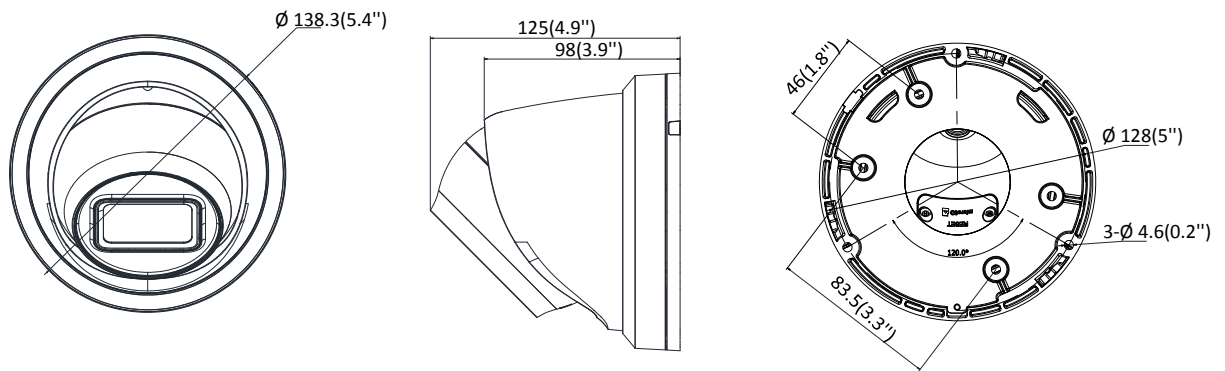

Dimensions

Unit: mm

Accessories

DS-1273ZJ-140
Wall Mount

DS-1280ZJ-DM21
Junction Box

DS-1280ZJ-DM21(Black)
Junction Box