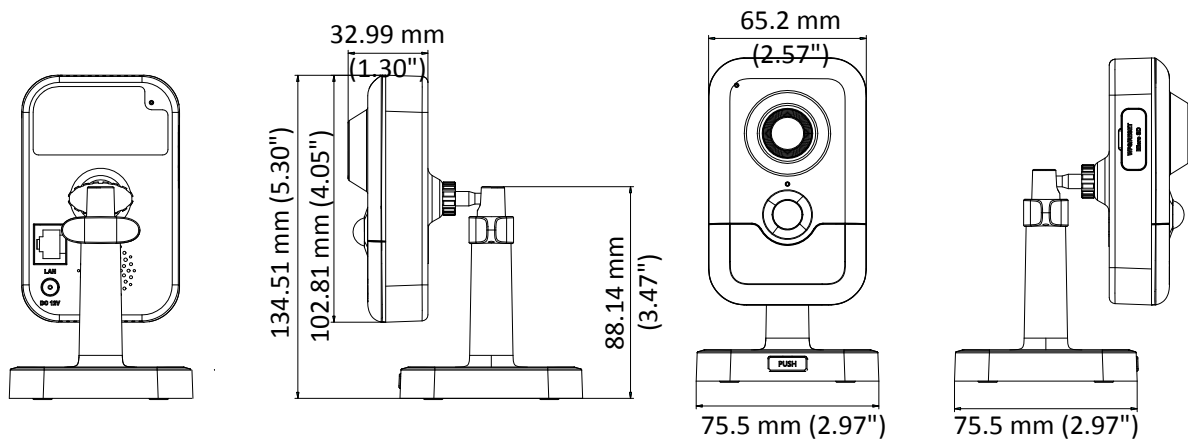

Web Client Language	32 languages English, Russian, Estonian, Bulgarian, Hungarian, Greek, German, Italian, Czech, Slovak, French, Polish, Dutch, Portuguese, Spanish, Romanian, Danish, Swedish, Norwegian, Finnish, Croatian, Slovenian, Serbian, Turkish, Korean, Traditional Chinese, Thai, Vietnamese, Japanese, Latvian, Lithuanian, Portuguese (Brazil)
Power Supply	12 VDC ± 20%, PoE (802.3af, class 3)
Power Consumption and Current	12 VDC, 0.38 A, max. 7 W PoE (802.3af, 36 V to 57 V), 0.2 A to 0.1 A, max. 7 W
Material	Plastic
Dimensions	102.8 mm × 65.2 mm × 32.6 mm (4.05" × 2.57" × 1.28")
Weight	Camera: Approx. 128 g (0.28 lb.)

Available Model

DS-2CD2425FWD-I (2.8 mm), DS-2CD2425FWD-IW (2.8 mm)

Dimension