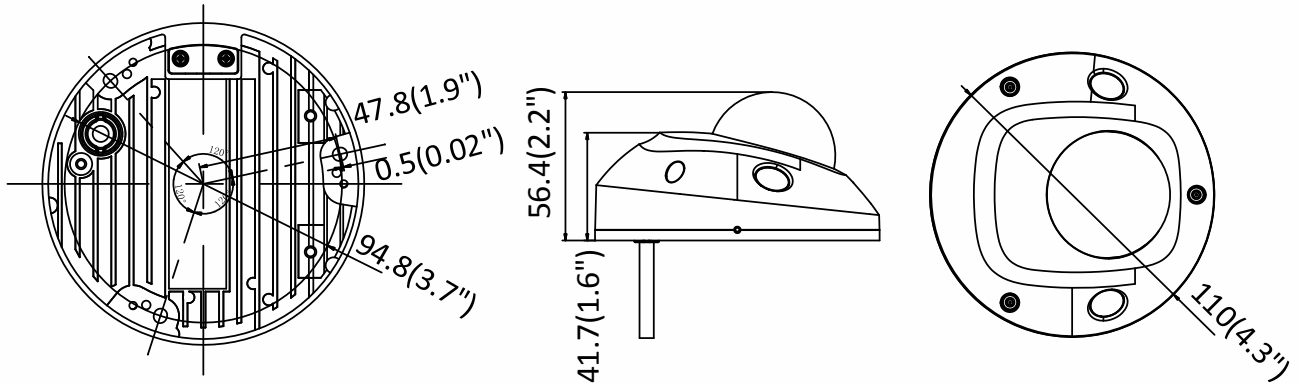

Dimension

Accessory

DS-1280ZJ-DM46
Junction Box

Distributed by

HIKVISION

Headquarters

No.555 Qianmo Road, Binjiang District,
Hangzhou 310051, China
T +86-571-8807-5998
overseasbusiness@hikvision.com

Hikvision USA
T +1-909-895-0400
sales.usa@hikvision.com

Hikvision Italy
T +39-0438-6902
info.it@hikvision.com

Hikvision Singapore
T +65-6684-4718
sg@hikvision.com

Hikvision Africa
T +27 (10) 0351172
sale.africa@hikvision.com

Hikvision Europe
T +31-23-55-42-770
info.eu@hikvision.com

Hikvision France
T +33(0)1-85-330-450
info.fr@hikvision.com

Hikvision Oceania
T +61-2-8599-4233
salesau@hikvision.com

Hikvision Hong Kong
T +852-2151-1761

Hikvision Middle East
T +971-4-8816086
salesme@hikvision.com

Hikvision Spain
T +34-91-737-16-55
info.es@hikvision.com

Hikvision Canada
T +1-909-895-0400
sales.usa@hikvision.com

Hikvision Russia
T +7-495-669-67-99
saleru@hikvision.com

Hikvision Poland
T +48-22-460-01-50
poland@hikvision.com

Hikvision Korea
T +82-31-731-8841
sales.korea@hikvision.com

Hikvision India
T +91-22-28469900
sales@pramahikvision.com

Hikvision UK
T +01628-902140
support.uk@hikvision.com

Hikvision Brazil
T +55 11 3318-0050
Latam.support@hikvision.com