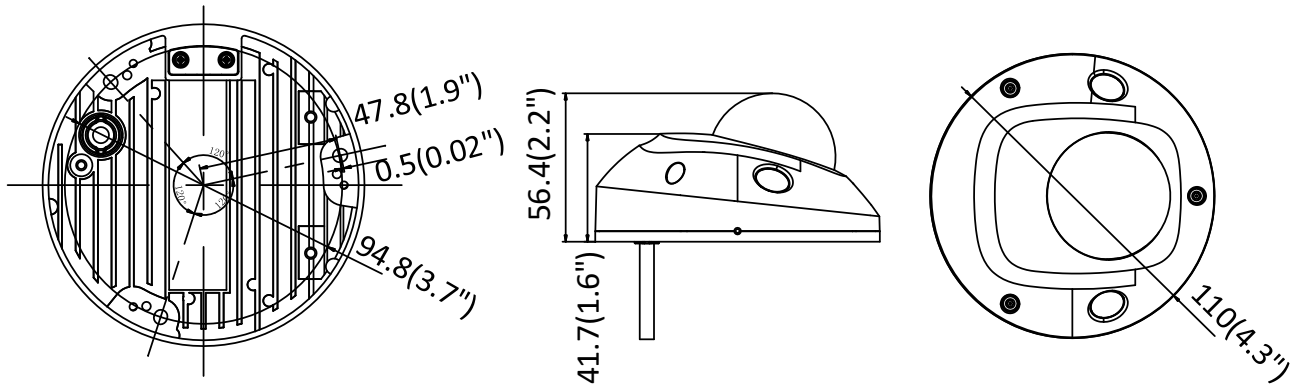

Dimension

Accessory

DS-1280ZJ-DM46
Junction Box

Distributed by