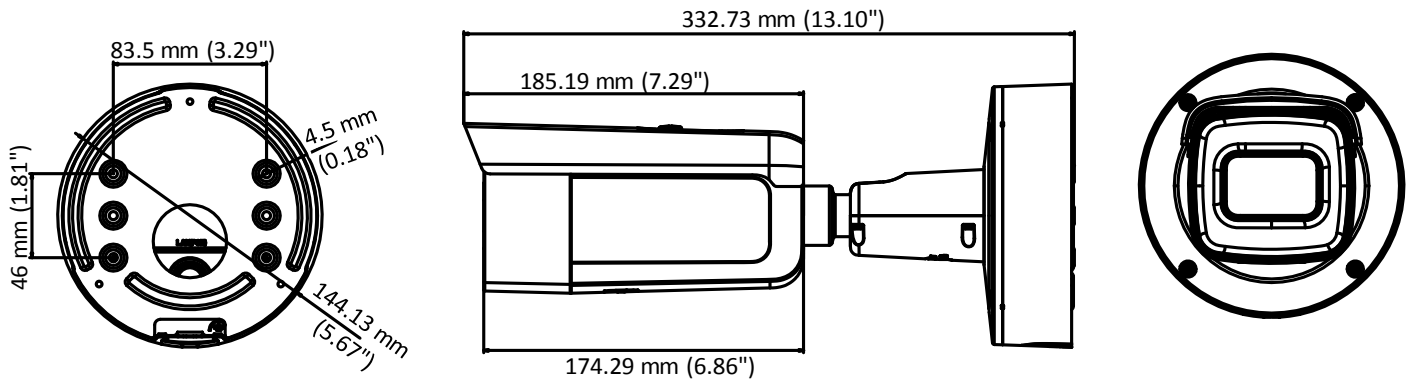

Specifications

Camera	
Image Sensor	1/2.8" Progressive Scan CMOS
Min. Illumination	Color: 0.005 Lux @ (F1.2, AGC ON), 0 Lux with IR Color: 0.0068 Lux @ (F1.4, AGC ON), 0 Lux with IR
Shutter Speed	1/3 s to 1/100,000 s
Slow Shutter	Yes
Day & Night	IR Cut Filter
Digital Noise Reduction	3D DNR
WDR	120dB
3-Axis Adjustment	Pan: 0° to 360°, tilt: 0° to 90°, rotate: 0° to 360°
Lens	
Focal length	2.8 to 12 mm
Lens Type	Motorized
Aperture	F1.4
Focus	Auto
FOV	Horizontal field of view: 105° to 35° Vertical field of view: 56° to 20° Diagonal field of view: 126° to 40.5°
Lens Mount	Φ14
IR	
IR Range	Up to 50 m
Wavelength	850nm
Compression Standard	
Video Compression	Main stream: H.265/H.264 Sub stream: H.265/H.264/MJPEG Third stream: H.265/H.264
H.264 Type	Main Profile/High Profile
H.264+	Main stream supports
H.265 Type	Main Profile
H.265+	Main stream supports
Video Bit Rate	32 Kbps to 16 Mbps
Audio Compression	G722.1/G.711/G726/MP2L2/PCM/MP3
Audio Bit Rate	64Kbps(G.711)/16Kbps(G.722.1)/16Kbps(G.726)/32-192Kbps(MP2L2)/8Kbps-320Kbps(MP3)
Smart Feature-set	
Smart Event	Line crossing detection, intrusion detection, unattended baggage detection, object removal detection, face detection, scene change detection
Basic Event	Motion detection, video tampering alarm, exception (network disconnected, IP address conflict, illegal login, HDD full, HDD error)
Linkage Method	Trigger recording: memory card, network storage, pre-record and post-record Trigger captured pictures uploading: FTP, HTTP, NAS, Email Trigger notification: HTTP, ISAPI, alarm output, Email
Region of Interest	Support 1 fixed region for main stream and sub-stream
Image	
Max. Resolution	1920 × 1080
Main Stream	50Hz: 25fps (1920 × 1080, 1280 × 960, 1280×720)

Material	Metal
Dimensions	Φ144.13×332.73 mm (Φ5.67"× 13.10")
Weight	Camera: Approx. 1890 g (4.17 lb.)

Available Model:

DS-2CD2625FWD-IZS

Dimensions

Accessories

DS-1475ZJ-SUS
Vertical Pole Mount

DS-1476ZJ-SUS
Corner Mount