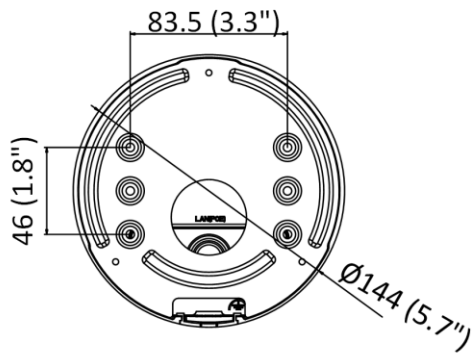

Startup and Operating Conditions	-30 °C to 60 °C (-22 °F to 140 °F). Humidity 95% or less (non-condensing)
Power Supply	12 VDC ± 25%, reverse polarity protection PoE : 802.3at, class 4
Power Consumption and Current	12 VDC, 1.12 A, max. 13.5 W PoE: (802.3at, 42.5 V to 57 V), 0.5 A to 0.3 A, max. 15 W
Power Interface	Two-core terminal plug
Material	ADC12
Camera Dimension	Ø144 × 333 mm (5.7" × 13.1")
Package Dimension	385 × 190 × 180 mm (15.2" × 7.5" × 7.1")
Camera Weight	1450 g (3.2 lb.)
With Package Weight	2589 g (5.7 lb.)
Linkage Method	Upload to NAS/memory card, notify surveillance center, trigger record, trigger capture, strobe light, audible warning *Note: External device is required.
Web Client Language	32 languages English, Russian, Estonian, Bulgarian, Hungarian, Greek, German, Italian, Czech, Slovak, French, Polish, Dutch, Portuguese, Spanish, Romanian, Danish, Swedish, Norwegian, Finnish, Croatian, Slovenian, Serbian, Turkish, Korean, Traditional Chinese, Thai, Vietnamese, Japanese, Latvian, Lithuanian, Portuguese (Brazil)
General Function	Anti- flicker, heartbeat, mirror, privacy masks, flash log, password reset via e-mail, pixel counter
Software Reset	Yes
Approval	
EMC	FCC (47 CFR Part 15, Subpart B); CE-EMC (EN 55032: 2015, EN 61000-3-2: 2014, EN 61000-3-3: 2013, EN 50130-4: 2011 +A1: 2014); RCM (AS/NZS CISPR 32: 2015); IC (ICES-003: Issue 6, 2016); KC (KN 32: 2015, KN 35: 2015)
Safety	UL (UL 60950-1); CB (IEC 60950-1:2005 + Am 1:2009 + Am 2:2013); CE-LVD (EN 60950-1:2005 + Am 1:2009 + Am 2:2013); BIS (IS 13252(Part 1):2010+A1:2013+A2:2015); LOA (IEC/EN 60950-1)
Environment	CE-RoHS (2011/65/EU); WEEE (2012/19/EU); Reach (Regulation (EC) No 1907/2006)
Protection	Ingression protection: IP66 (IEC 60529-2013), IK10 (IEC 62262:2002)

▪ Available Model

DS-2CD2646G2-IZS(2.8 to 12 mm)

▪ Dimension

333 (13.1")

Unit: mm (inch)

▪ **Accessory**

DS-1476ZJ-SUS
Corner Mount

DS-2251ZJ
Column Mount