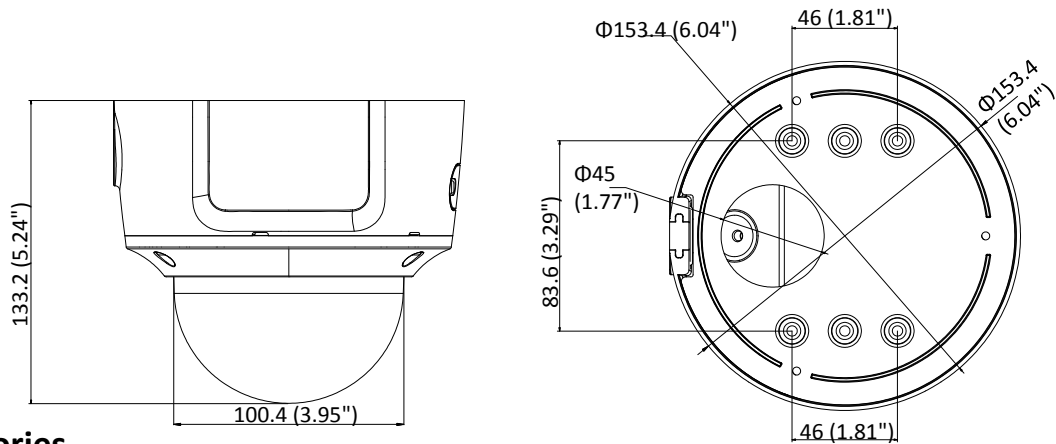

Specifications

Camera	
Image Sensor	1/2.8" Progressive Scan CMOS
Min. Illumination	Color: 0.005 Lux @ (F1.2, AGC ON), 0 Lux with IR Color: 0.0068 Lux @ (F1.4, AGC ON), 0 Lux with IR
Shutter Speed	1/3 s to 1/100,000 s
Slow Shutter	Yes
Day & Night	IR Cut Filter
Digital Noise Reduction	3D DNR
WDR	120dB
3-Axis Adjustment	Pan: 0° to 355°, tilt: 0° to 75°, rotate: 0° to 355°
Lens	
Focal length	2.8 to 12 mm
Lens Type	Motorized
Aperture	F1.4
Focus	Auto
FOV	Horizontal field of view: 105° to 35° Vertical field of view: 56° to 20° Diagonal field of view: 126° to 40.5°
Lens Mount	Φ14
IR	
IR Range	Up to 30 m
Wavelength	850nm
Compression Standard	
Video Compression	Main stream: H.265/H.264 Sub stream: H.265/H.264/MJPEG Third stream: H.265/H.264
H.264 Type	Main Profile/High Profile
H.264+	Main stream supports
H.265 Type	Main Profile
H.265+	Main stream supports
Video Bit Rate	32 Kbps to 16 Mbps
Audio Compression	G722.1/G.711/G726/MP2L2/PCM/MP3
Audio Bit Rate	64Kbps(G.711)/16Kbps(G.722.1)/16Kbps(G.726)/32-192Kbps(MP2L2)/8Kbps-320Kbps(MP3)
Smart Feature-set	
Smart Event	Line crossing detection, intrusion detection, unattended baggage detection, object removal detection, face detection, scene change detection
Basic Event	Motion detection, video tampering alarm, exception (network disconnected, IP address conflict, illegal login, HDD full, HDD error)
Linkage Method	Trigger recording: memory card, network storage, pre-record and post-record Trigger captured pictures uploading: FTP, HTTP, NAS, Email Trigger notification: HTTP, ISAPI, alarm output, Email
Region of Interest	Support 1 fixed region for main stream and sub stream
Image	
Max. Resolution	1920 × 1080
Main Stream	50Hz: 25fps (1920 × 1080, 1280 × 960, 1280 × 720)

Material	Metal
Dimensions	Φ153.4 × 133.2 mm (Φ6.04" × 5.24")
Weight	Camera: 1287 g (2.84 lb.)

Available Model:

DS-2CD2725FWD-IZS

Dimensions

Accessories

DS-1471ZJ-155
Pendant Mount

DS-1473ZJ-155
Wall Mount

DS-1475ZJ-SUS
Vertical Pole Mount