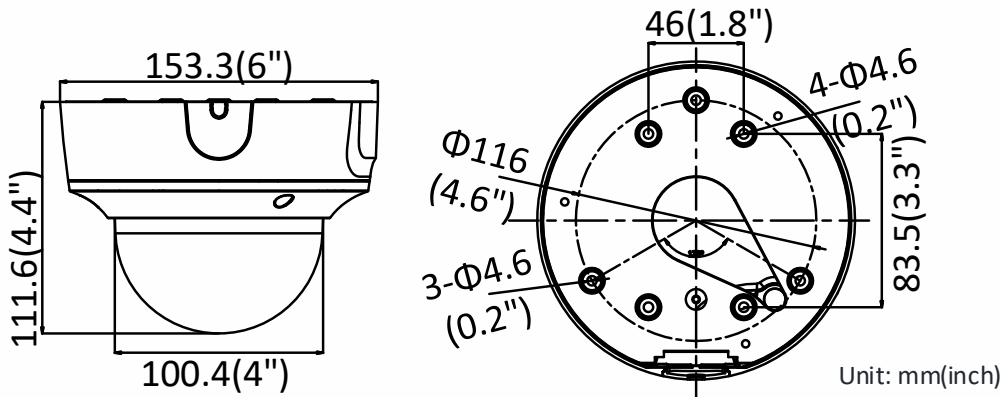

Dimensions

Accessories

DS-1475ZJ-SUS
Vertical Pole Mount

DS-1476ZJ-SUS
Corner Mount

Distributed by