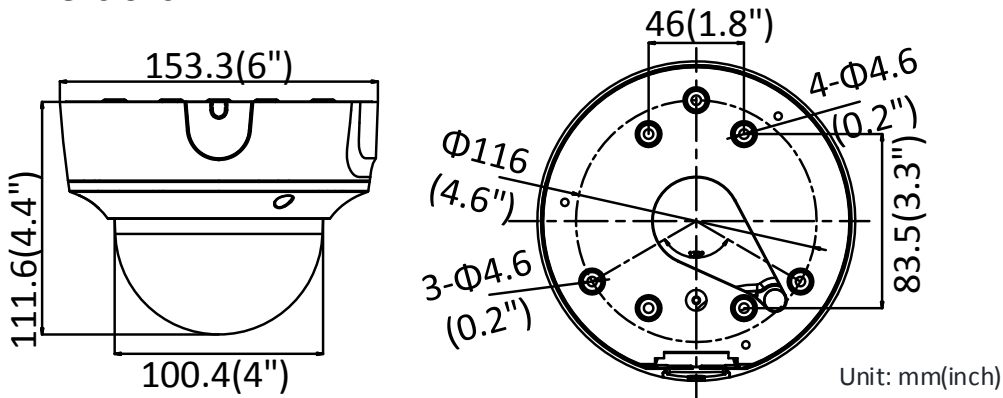

Material	Metal
Dimensions	Camera: Φ 153.3 × 111.6mm (Φ 6" × 4.4")
Weight	Camera: Approx. 835g (1.8 lb.) With Package: Approx. 1305g (2.9 lb.)

Available Model:

DS-2CD2745G1-IZ(2.8 to 12 mm), DS-2CD2745G1-IZS(2.8 to 12 mm)

Dimensions

Accessories

DS-1475ZJ-SUS
Vertical Pole Mount

DS-1476ZJ-SUS
Corner Mount