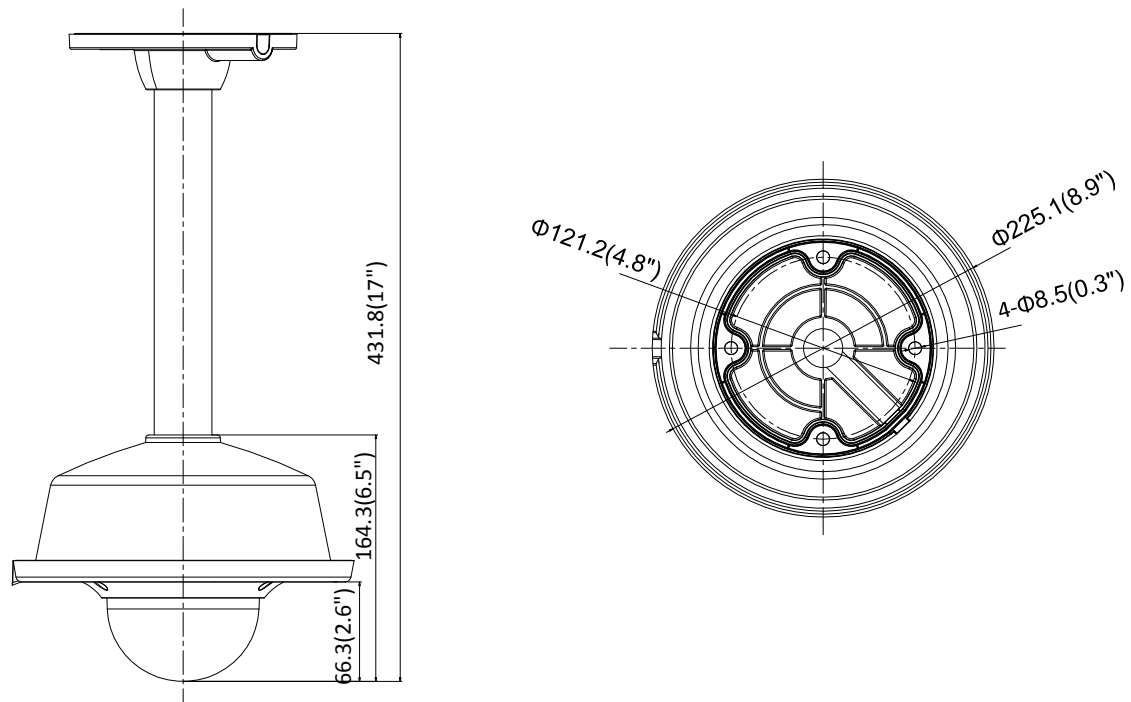

Available Model

DS-2CD2746G1-IZ (2.8 mm to 12 mm), DS-2CD2746G1-IZS (2.8 mm to 12 mm)

Dimension

Camera:

Wall Mounting with the Bracket (DS-1473ZJ-155 and DS-1253ZJ-L):

Pendant Mounting with the Bracket (DS-1471ZJ-155 and DS-1253ZJ-L):

Unit: mm(inch)

Accessory

Distributed by

DS-1471ZJ-155
Pendant Mount

DS-1473ZJ-155
Wall Mount

DS-1475ZJ-SUS
Vertical Pole Mount

DS-1476ZJ-SUS
Corner Mount

DS-1280ZJ-DM55
Junction Box