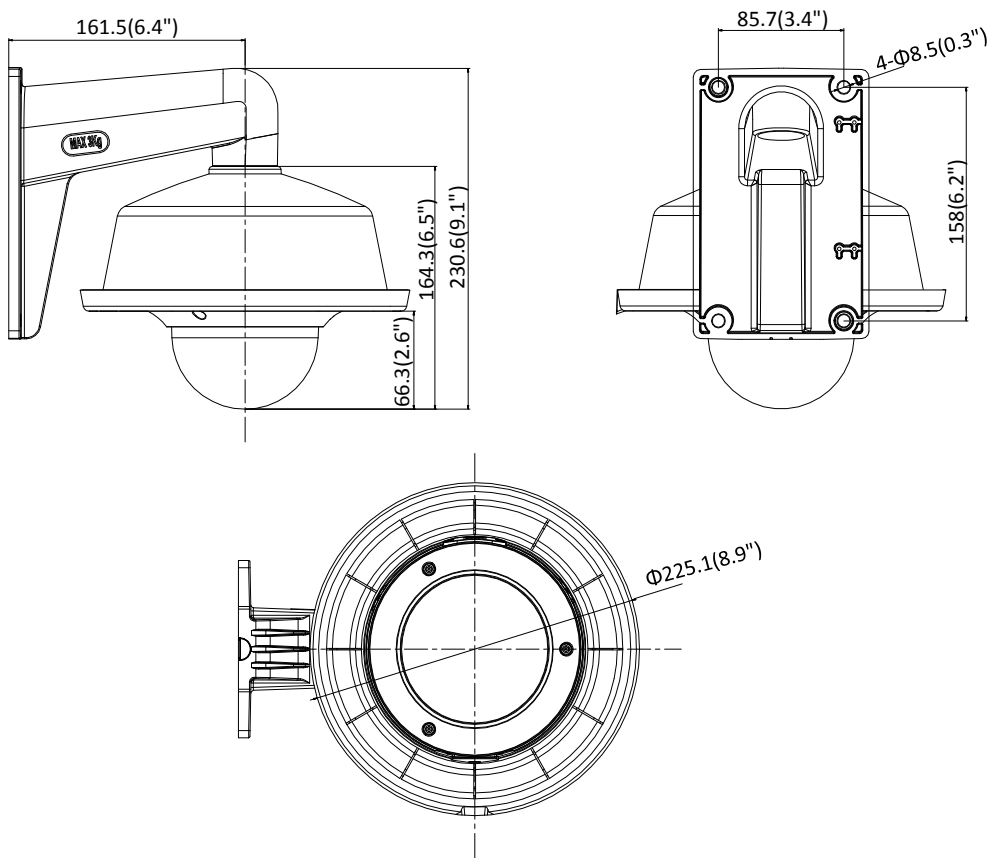

Available Model

DS-2CD2746G1-IZ (2.8 mm to 12 mm), DS-2CD2746G1-IZS (2.8 mm to 12 mm)

Dimension

Camera:

Wall Mounting with the Bracket (DS-1473ZJ-155 and DS-1253ZJ-L):

Pendant Mounting with the Bracket (DS-1471ZJ-155 and DS-1253ZJ-L):

Unit: mm(inch)

Accessory

Distributed by

DS-1471ZJ-155
Pendant Mount

DS-1473ZJ-155
Wall Mount

DS-1475ZJ-SUS
Vertical Pole Mount

DS-1476ZJ-SUS
Corner Mount

DS-1280ZJ-DM55
Junction Box