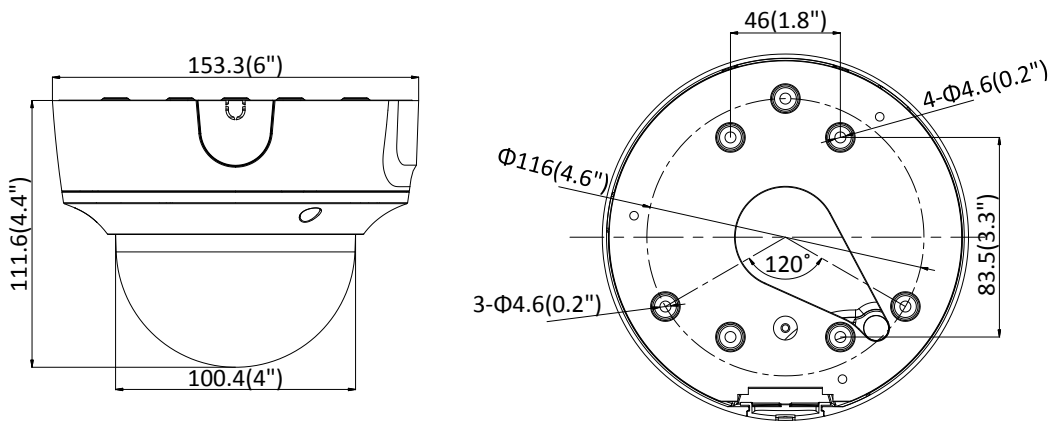

Available Model

DS-2CD2746G1-IZ (2.8 mm to 12 mm), DS-2CD2746G1-IZS (2.8 mm to 12 mm)

Dimension

Camera:

Wall Mounting with the Bracket (DS-1473ZJ-155 and DS-1253ZJ-L):

Pendant Mounting with the Bracket (DS-1471ZJ-155 and DS-1253ZJ-L):