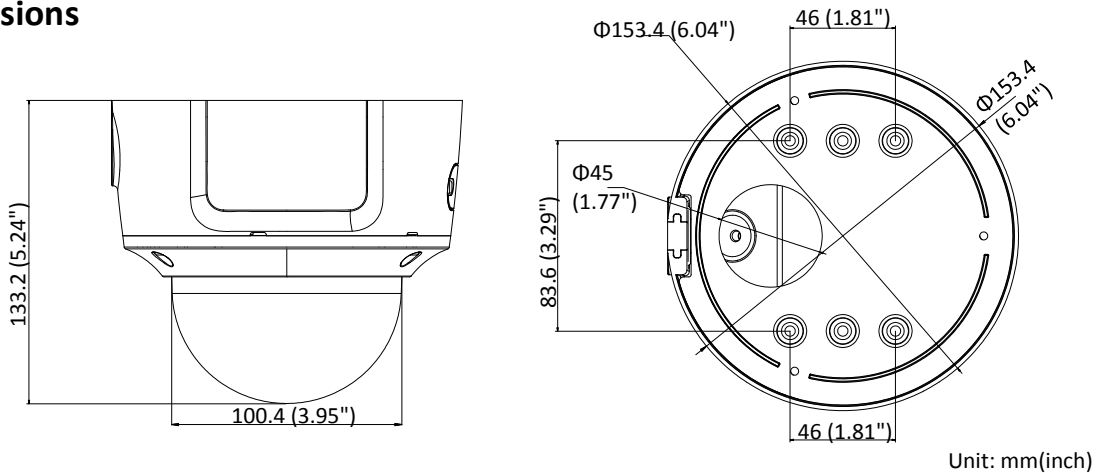

Material	Front cover: metal, bottom base: metal, bubble: plastic
Dimensions	Φ 153.4 × 133.2 mm (Φ 6.04" × 5.24")
Weight	Camera: 1300 g (2.9 lb.) With package: 1500 g (3.3 lb.)

Available Model:

DS-2CD2765G0-IZS (2.8 to 12 mm)

Dimensions

Accessories

DS-1227ZJ-DM37
In-ceiling Mount

DS-1473ZJ-155(Black)
Wall Mount

DS-1475ZJ-SUS(Black)
Vertical pole mount