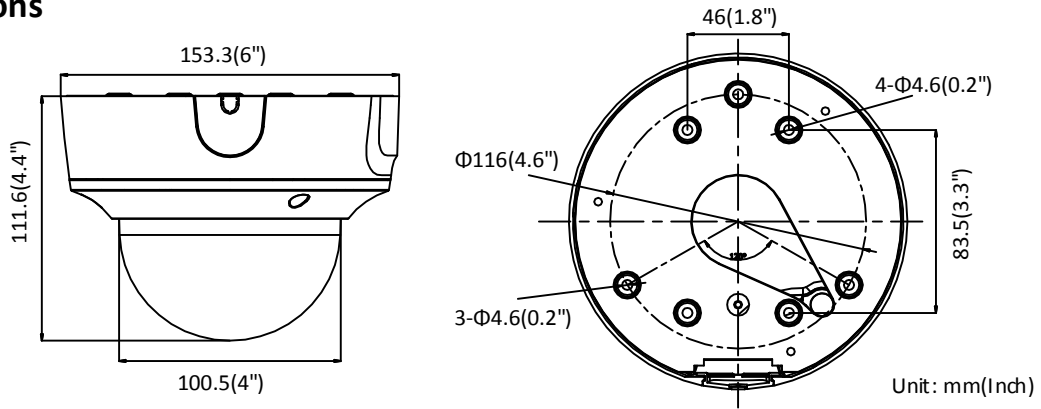

Dimensions	Camera: Φ 153.3 $\times$ 111.6mm (Φ 6" $\times$ 4.4")
Weight	Camera: 900 g (2 lb.) With package: 1300 g (2.9 lb.)

Available Model:

DS-2CD2765G1-IZ (2.8 to 12 mm), DS-2CD2765G1-IZS (2.8 to 12 mm)

Dimensions

Accessories

DS-1473ZJ-155
Wall Mount