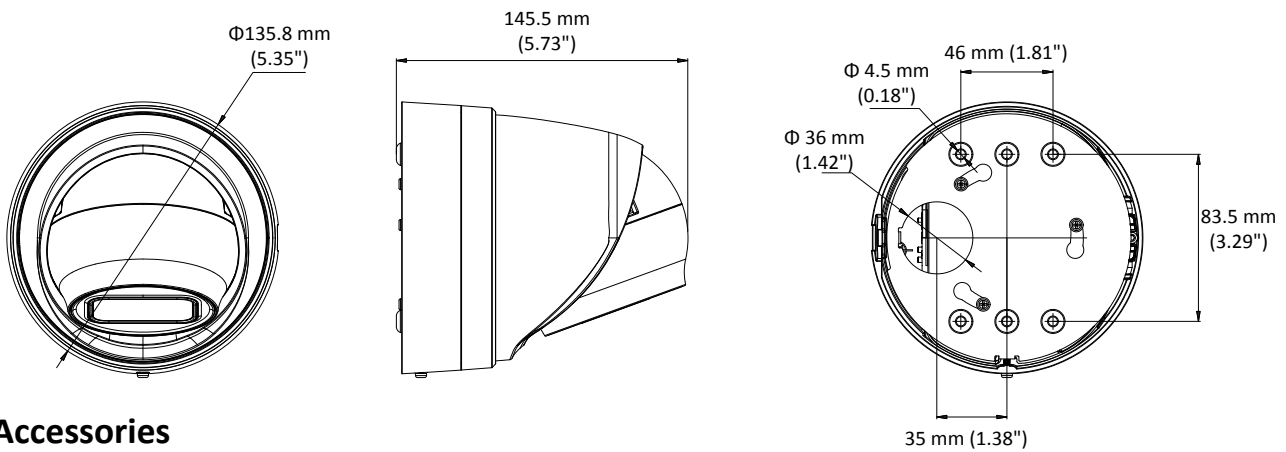

Available Model:

DS-2CD2H25FWD-IZS

Dimensions

Accessories

DS-1473ZJ-135B
Wall Mount
with Junction Box