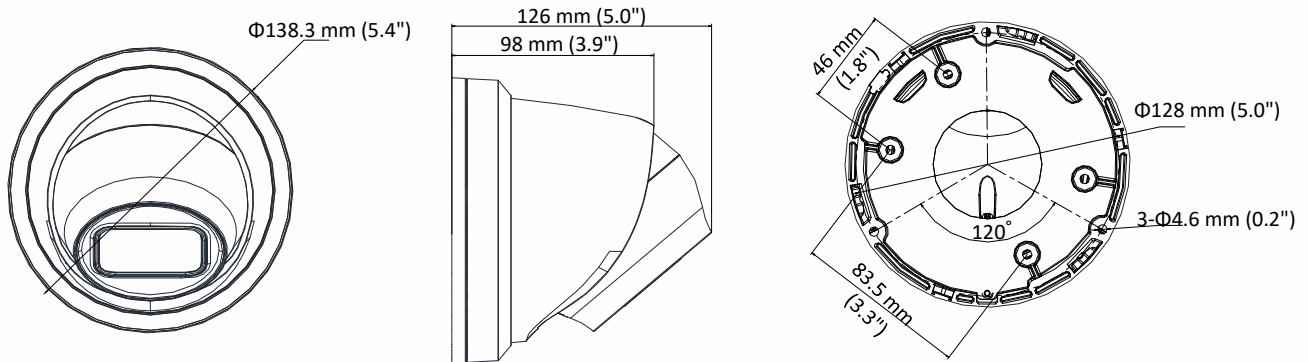

Dimension

Accessory

DS-1273ZJ-140_Wall Mount

Distributed by

HIKVISION

Headquarters

No.555 Qianmo Road, Binjiang District,
Hangzhou 310051, China
T +86-571-8807-5998
overseasbusiness@hikvision.com

Hikvision USA
T +1-909-895-0400
sales.usa@hikvision.com

Hikvision Italy
T +39-0438-6902
info.it@hikvision.com

Hikvision Singapore
T +65-6684-4718
sg@hikvision.com

Hikvision Africa
T +27 (10) 0351172
sale.africa@hikvision.com

Hikvision Europe
T +31-23-55-42-770
info.eu@hikvision.com

Hikvision France
T +33(0)1-85-330-450
info.fr@hikvision.com

Hikvision Oceania
T +61-2-8599-4233
salesau@hikvision.com

Hikvision Hong Kong
T +852-2151-1761

Hikvision Middle East
T +971-4-8816086
salesme@hikvision.com

Hikvision Spain
T +34-91-737-16-55
info.es@hikvision.com

Hikvision Canada
T +1-909-895-0400
sales.usa@hikvision.com

Hikvision Russia
T +7-495-669-67-99
saleru@hikvision.com

Hikvision Poland
T +48-22-460-01-50
poland@hikvision.com

Hikvision Korea
T +82-31-731-8841
sales.korea@hikvision.com

Hikvision India
T +91-22-28469900
sales@pramahikvision.com

Hikvision UK
T +01628-902140
support.uk@hikvision.com

Hikvision Brazil
T +55 11 3318-0050
Latam.support@hikvision.com