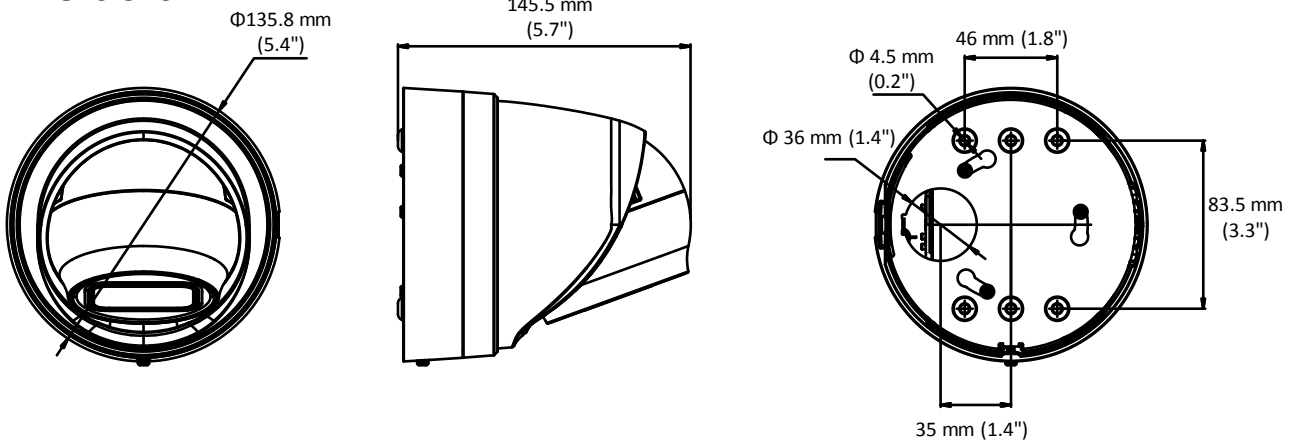

Dimensions

Accessories

DS-1281ZJ-DM23
Inclined Ceiling Mount

DS-1473ZJ-135B
Wall Mount
with Junction Box