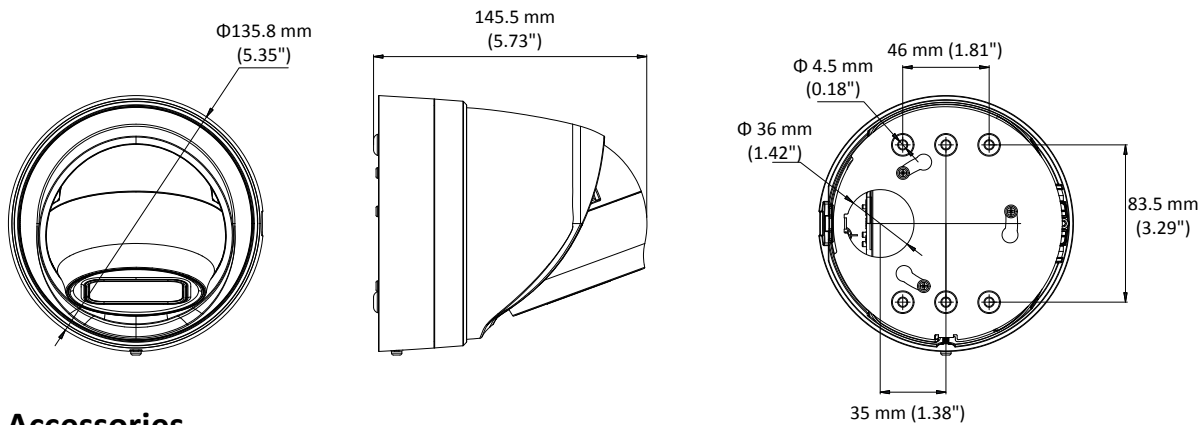

Protection Level	IP66, IK10
Material	Metal
Dimensions	Φ 135.8 mm × 145.5 mm (Φ 5.35" × 5.73")
Weight	With Package: Approx. 1220 g (2.69 lb.) Camera: Approx. 1060 g (2.34 lb.)

Available Model:

DS-2CD2H85FWD-IZS

Dimensions

Accessories

DS-1473ZJ-135
Wall Mount

DS-1281ZJ-DM23
Inclined Ceiling Mount

DS-1475ZJ-SUS
Vertical Pole Mount

DS-1476ZJ-SUS
Corner Mount

DS-1473ZJ-135B
Wall Mount with
Junction Box