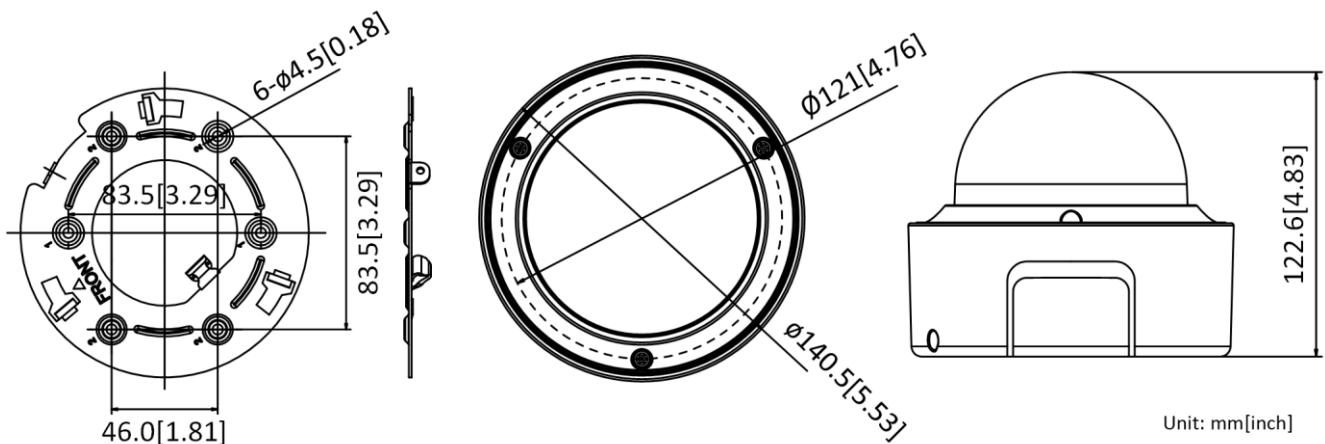

Dimensions	Camera: $\Phi 141 \times 123$ mm ($\Phi 5.5'' \times 4.8''$) With package: $244 \times 174 \times 173$ mm ($9.6'' \times 6.9'' \times 6.8''$)
Weight	Camera: approx. 900 g (1.98 lb.) With Package: approx. 1250 g (2.76 lb.)
Approval	
EMC	47 CFR Part 15, Subpart B; EN 55032: 2015, EN 61000-3-2: 2014, EN 61000-3-3: 2013, EN 50130-4: 2011 +A1: 2014; AS/NZS CISPR 32: 2015; ICES-003: Issue 6, 2016; KN 32: 2015, KN 35: 2015
Safety	UL 60950-1, IEC 60950-1:2005 + Am 1:2009 + Am 2:2013, EN 60950-1:2005 + Am 1:2009 + Am 2:2013, IS 13252(Part 1):2010+A1:2013+A2:2015
Chemistry	2011/65/EU, 2012/19/EU, Regulation (EC) No 1907/2006
Protection	Ingress protection: IK10 (IEC 62262:2002)

* Listed resolutions are only selectable options. It does not mean that all streams can work at their maximum resolution at the same time.

Available Model

DS-2CD5146G0-IZS (2.8 to 12 mm)

Dimension

Accessory