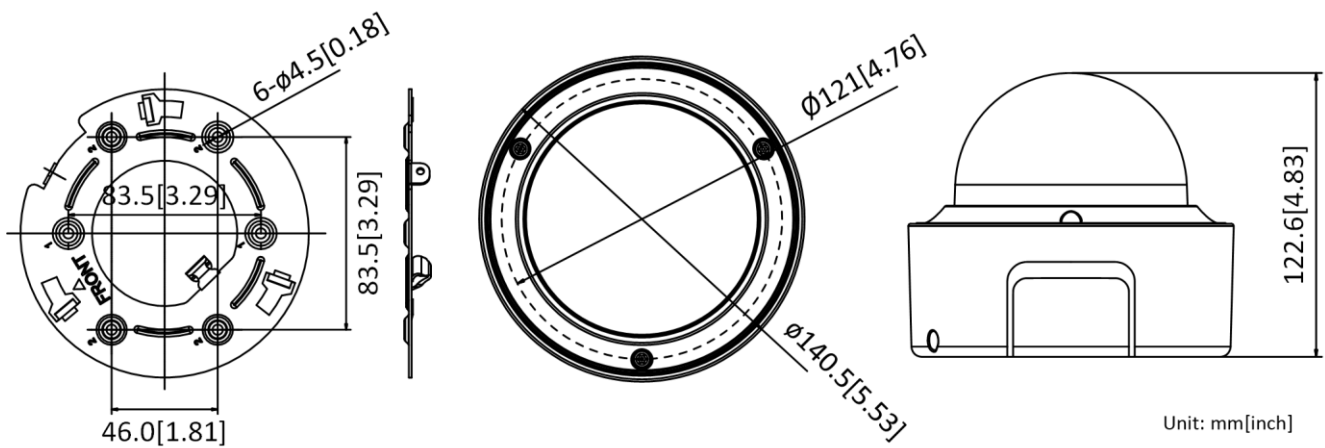

Weight	Camera: approx. 900 g (1.98 lb.) With Package: approx. 1250 g (2.76 lb.)
Approval	
EMC	47 CFR Part 15, Subpart B; EN 55032: 2015, EN 61000-3-2: 2014, EN 61000-3-3: 2013, EN 50130-4: 2011 +A1: 2014; AS/NZS CISPR 32: 2015; ICES-003: Issue 6, 2016; KN 32: 2015, KN 35: 2015
Safety	UL 60950-1, IEC 60950-1:2005 + Am 1:2009 + Am 2:2013, EN 60950-1:2005 + Am 1:2009 + Am 2:2013, IS 13252(Part 1):2010+A1:2013+A2:2015
Chemistry	2011/65/EU, 2012/19/EU, Regulation (EC) No 1907/2006
Protection	Ingress protection: IK10 (IEC 62262:2002)

* Listed resolutions are only selectable options. It does not mean that all streams can work at their maximum resolution at the same time.

Available Model

DS-2CD5185G0-IZS (2.8 to 12 mm)

Dimension

Accessory