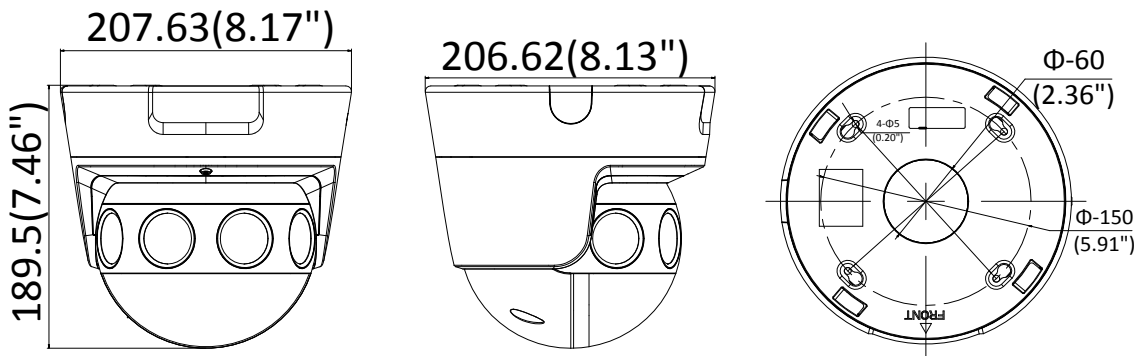

Dimension

Accessory

Unit: mm

Distributed by

HIKVISION®

Headquarters

No.555 Qianmo Road, Binjiang District,
Hangzhou 310051, China
T +86-571-8807-5998
overseasbusiness@hikvision.com

Hikvision USA
T +1-909-895-0400
sales.usa@hikvision.com

Hikvision Australia
T +61-2-8599-4233
salesau@hikvision.com

Hikvision India
T +91-22-28469900
sales@pramahikvision.com

Hikvision Canada
T +1-866-200-6690
sales.canada@hikvision.com

Hikvision Thailand
T +662-275-9949
sales.thailand@hikvision.com

Hikvision Europe
T +31-23-5542770
sales.eu@hikvision.com

Hikvision Italy
T +39-0438-6902
info.it@hikvision.com

Hikvision Brazil
T +55 11 3318-0050
Latam.support@hikvision.com

Hikvision Turkey
T +90 (216)521 7070- 7074
sales.tr@hikvision.com

Hikvision Malaysia
T +601-7652-2413
sales.my@hikvision.com

Hikvision UK & Ireland
T +01628-902140
sales.uk@hikvision.com

Hikvision South Africa
Tel: +27 (10) 0351172
sale.africa@hikvision.com

Hikvision France
T +33(0)1-85-330-450
info.fr@hikvision.com

Hikvision Kazakhstan
T +7-727-9730667
nikia.panfilov@hikvision.ru

Hikvision Vietnam
T +84-974270888
sales.vt@hikvision.com

Hikvision UAE
T +971-4-4432090
salesme@hikvision.com

Hikvision Singapore
T +65-6684-4718
sg@hikvision.com

Hikvision Spain
T +34-91-737-16-55
info.es@hikvision.com

Hikvision Tashkent
T +99-87-1238-9438
uzb@hikvision.ru

Hikvision Hong Kong
T +852-2151-1761
info.hk@hikvision.com

Hikvision Russia
T +7-495-669-67-99
sateru@hikvision.com

Hikvision Korea
T +82-(0)31-731-8817
sales.korea@hikvision.com

Hikvision Poland
T +48-22-460-01-50
info.pl@hikvision.com

Hikvision Indonesia
T +62-21-2933759
Sales.Indonesia@hikvision.com