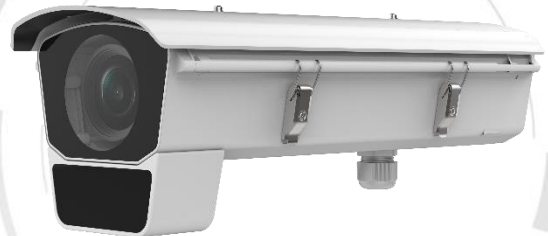

## DS-2CD7026G0/EP-I(H) 2 MP Smart Network Box Camera

**DarkFighter**

## DeepinView

- 1/1.8" Progressive Scan CMOS
- 1920 × 1080 @ 60 fps
- Color: 0.002 Lux @ (F1.2, AGC ON), B/W: 0.0002 Lux @ (F1.2, AGC ON)
- H.265, H.265+, H.264+, H.264
- 140dB WDR
- 3D DNR
- Alarm I/O
- IP66, IK10
- 1 RS-485 interface
- IR range up to 80 m (3.8 to 16 mm)
- IR range up to 120 m (11 to 40 mm)
- 6 behavior analyses and 3 exception detections
- 5 defined streams and up to 5 custom streams supported
- License Plate Recognition
- Supports alarms for listed license plate in the blacklist and whitelist
- Built-in microSD/SDHC/SDXC card slot, up to 256 GB