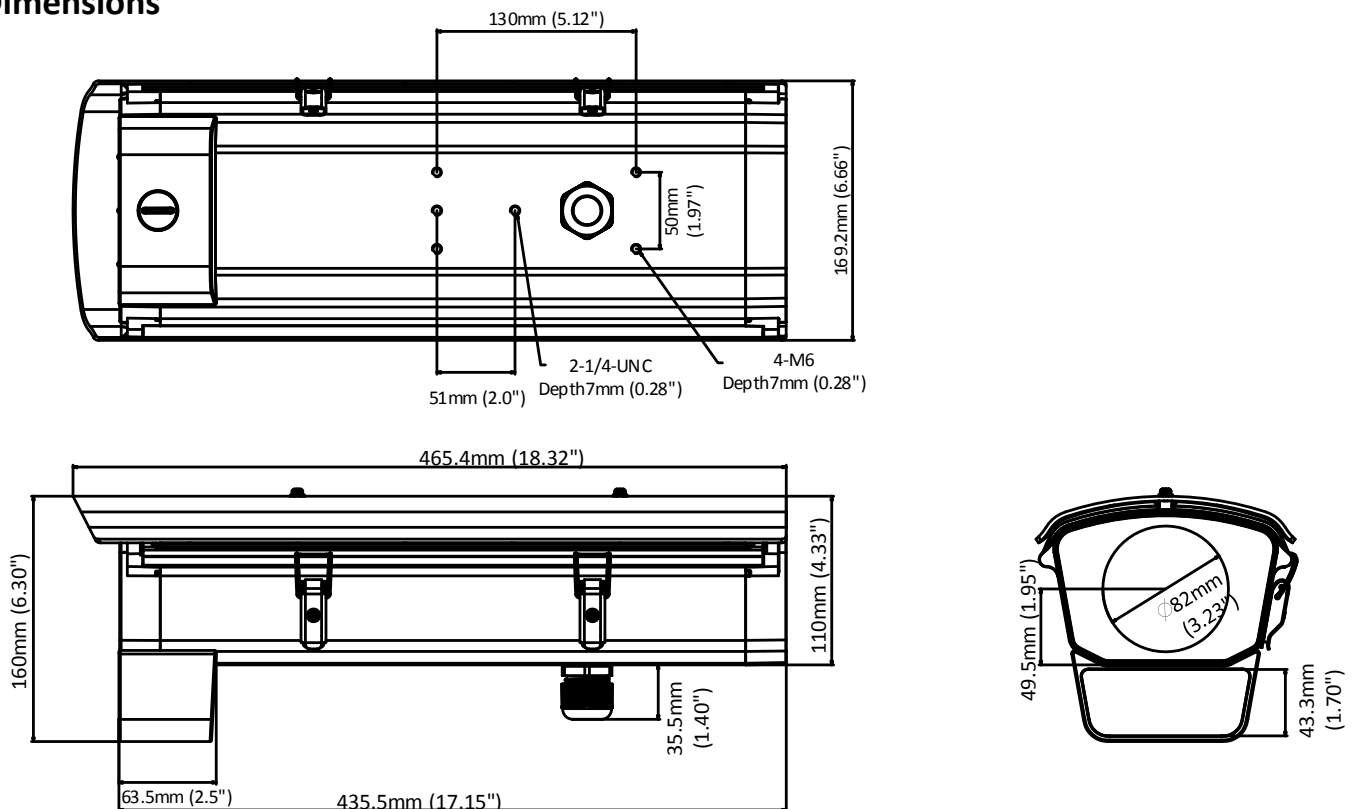

General	
Firmware Version	5.5.62
Operating Conditions	-I: -30 °C to 60 °C (-22 °F to 140 °F), humidity 95% or less (non-condensing) -IH: -40 °C to 60 °C (-40 °F to 140 °F)
Power Supply	24 VAC ± 20%, two-core terminal block
Power Consumption and Current	24 VAC, 1.6 A, max. 30 W
Protection Level	IP66, IK10
Material	Metal
Dimensions	465.4 × 160 × 169.2 mm (18.3" × 4.3" × 6.7") With package: 683 × 223 × 265 mm (26.9" × 8.8" × 10.4")
Weight	3800 g (8.4 lb) With package: 6000 g (13.2 lb)

## Dimensions