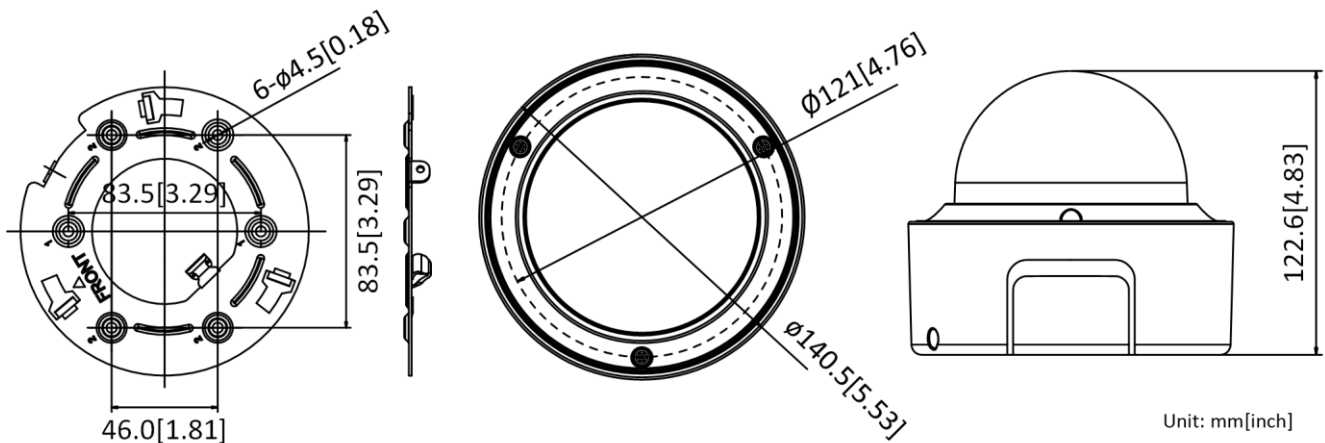

Weight	Camera: approx. 950 g (2.09 lb.) With Package: approx. 1300 g (2.87 lb.)
Approval	
EMC	47 CFR Part 15, Subpart B; EN 55032: 2015, EN 61000-3-2: 2014, EN 61000-3-3: 2013, EN 50130-4: 2011 +A1: 2014; AS/NZS CISPR 32: 2015; ICES-003: Issue 6, 2016; KN 32: 2015, KN 35: 2015
Safety	UL 60950-1, IEC 60950-1:2005 + Am 1:2009 + Am 2:2013, EN 60950-1:2005 + Am 1:2009 + Am 2:2013, IS 13252(Part 1):2010+A1:2013+A2:2015
Chemistry	2011/65/EU, 2012/19/EU, Regulation (EC) No 1907/2006
Protection	Ingress protection: IK10 (IEC 62262:2002)

* Listed resolutions are only selectable options. It does not mean that all streams can work at their maximum resolution at the same time.

Available Model

DS-2CD7126G0/L-IZS (2.8 to 12 mm), DS-2CD7126G0/L-IZS(8 to 32 mm)

* /L: Queue management supported.

Dimension

Accessory