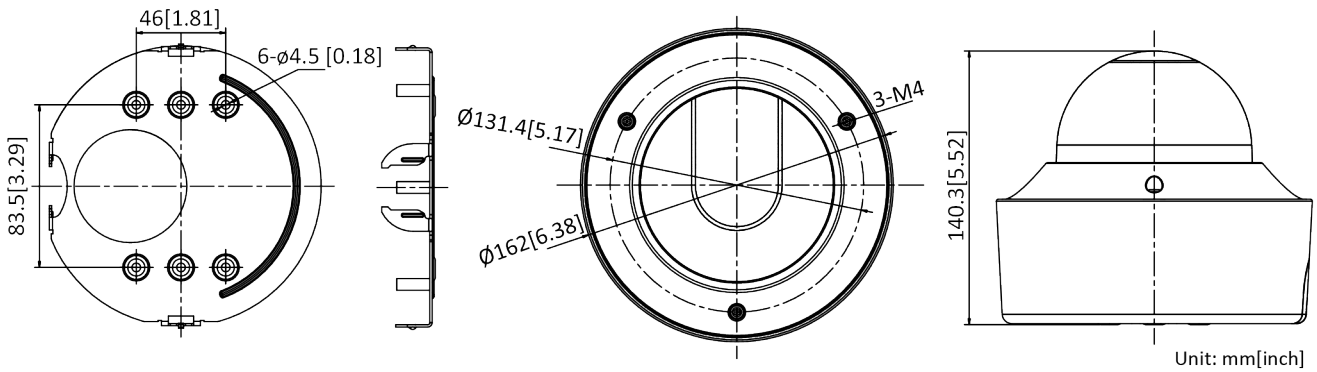

General	
Dimensions	Camera: $\Phi 162 \times 140.3$ mm ( $\Phi 6.4'' \times 5.5''$ ) With package: $251 \times 215 \times 189$ mm ( $9.9'' \times 8.5'' \times 7.4''$ )
Weight	Camera: 1450 g (3.2 lb.) With package: 1950 g (4.3 lb.)

### Dimension