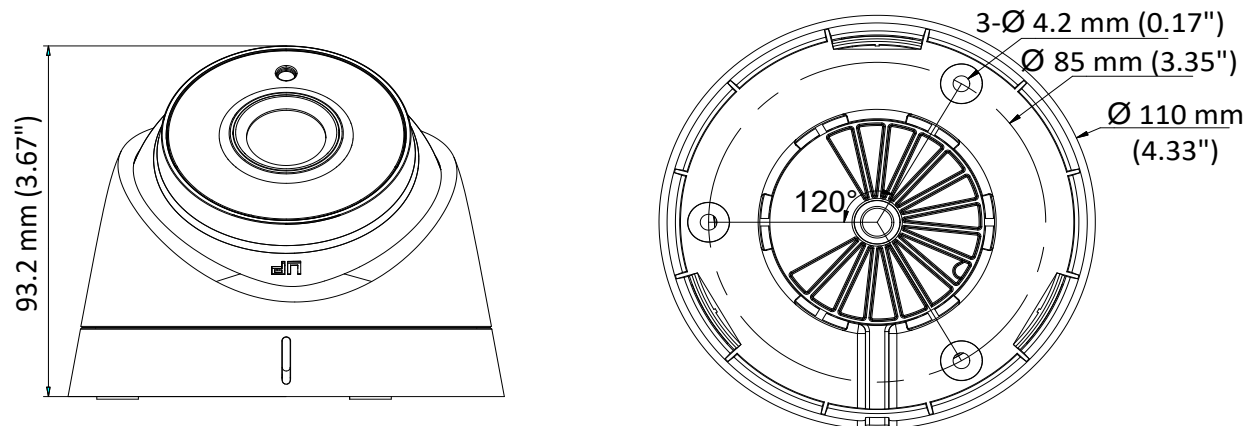

Order Model

DS-2CE56H0T-IT3E

Dimension