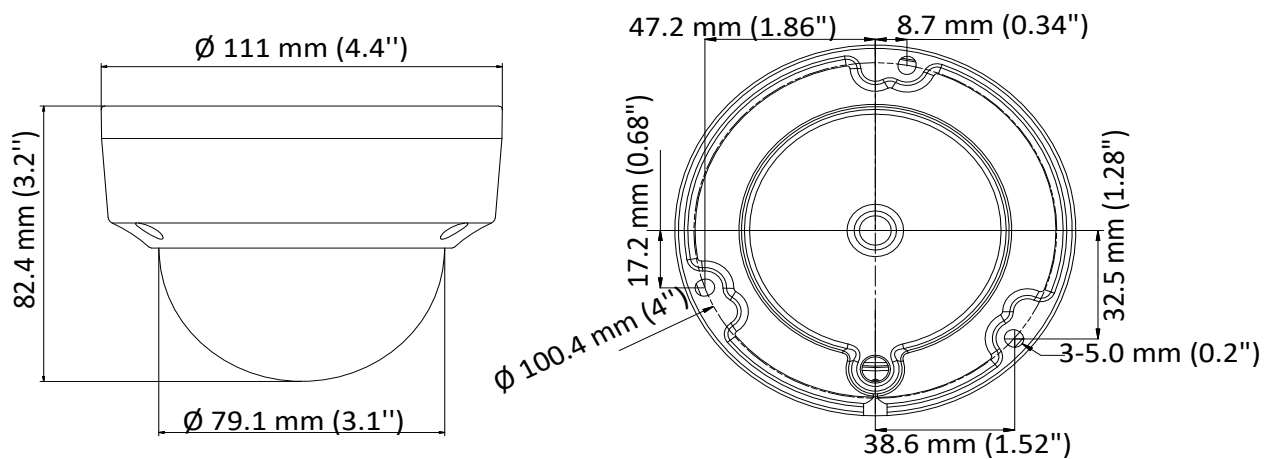

Order Model

DS-2CE56H0T-VPITE

Dimension