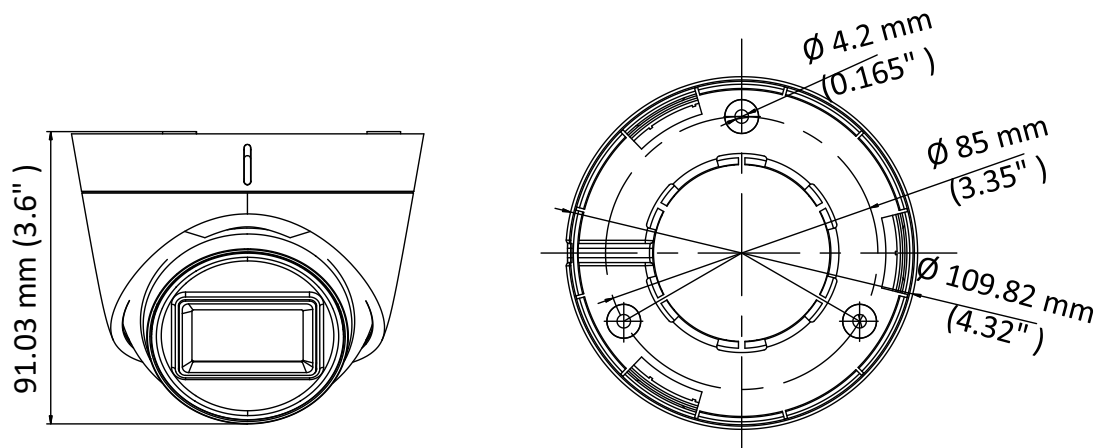

Order Model

DS-2CE78U7T-IT3F

Dimension