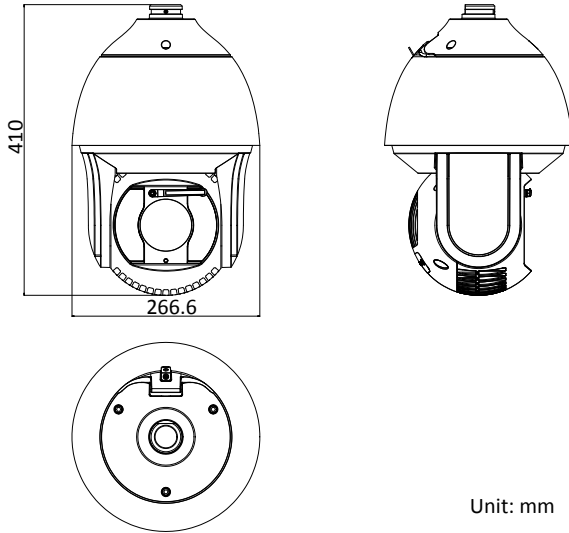

Order Model

DS-2DF8225IX-AEL, without wiper, 24 VAC & Hi-PoE

DS-2DF8225IX-AELW, with wiper, 24 VAC & Hi-PoE

Dimensions

Unit: mm