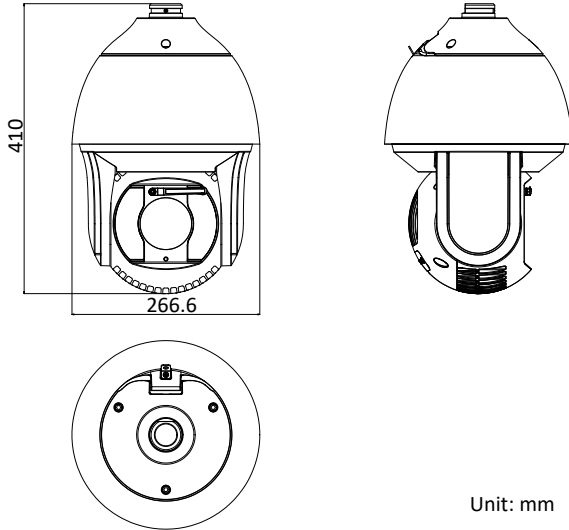

Order Model

DS-2DF8425IX-AEL, without wiper, 24 VAC & Hi-PoE

DS-2DF8425IX-AELW, with wiper, 24 VAC & Hi-PoE

Dimensions

Unit: mm