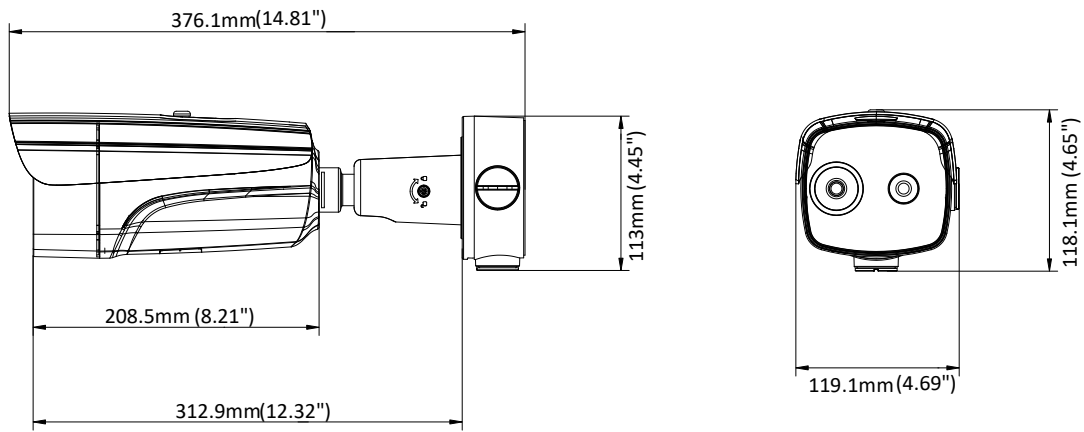

Available Model

DS-2TD2636B-13/P

Dimension