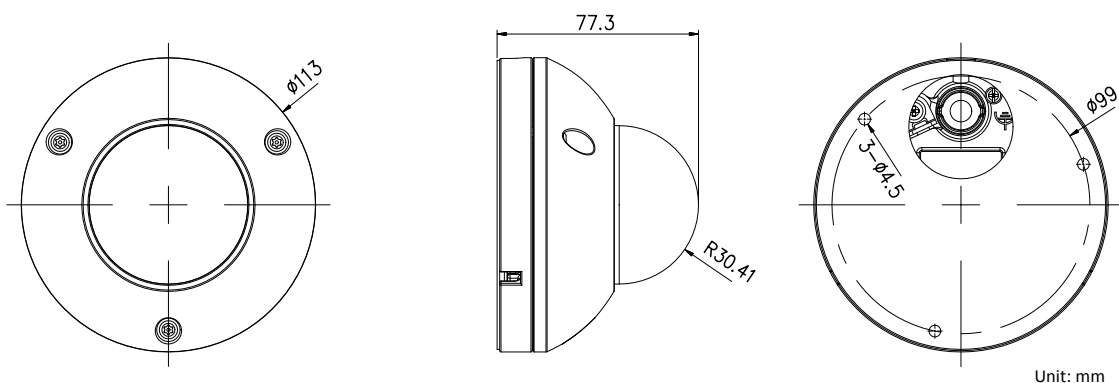

Available Models

DS-2XC6142FWD-IS

Dimension