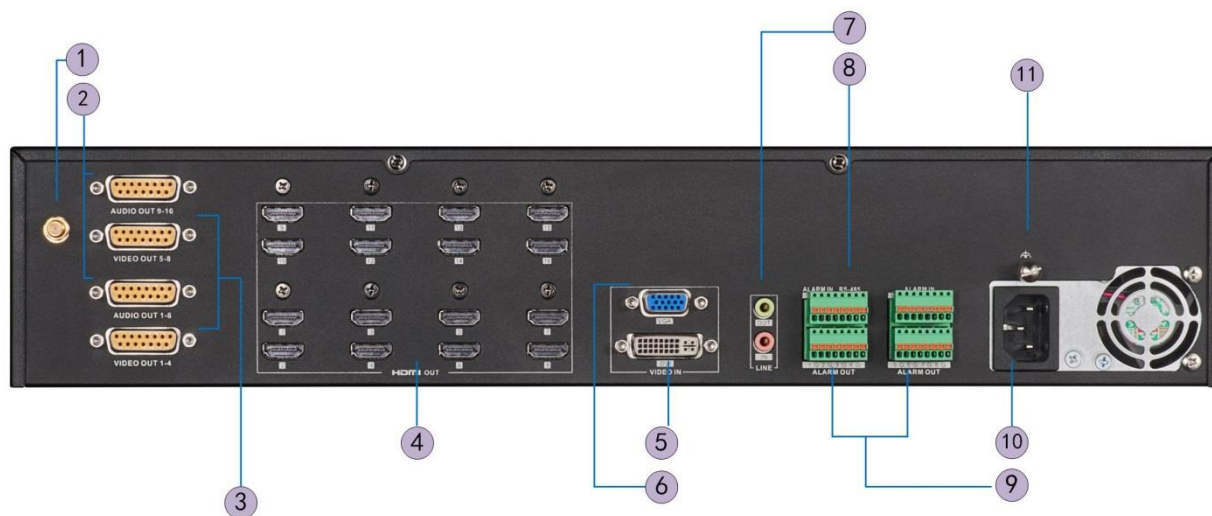

DS-6916UDI Rear Panel

Index	Description	Index	Description
1	WiFi (reserved)	7	Line input/output
2	Audio out	8	RS-485 interface
3	Video out	9	Alarm input/output
4	HDMI video output	10	Power
5	DVI video input	11	GND
6	VGA video output		

DS-6910UDI provides 10 HDMI output interfaces, DS-6912UDI provides 12 HDMI output interfaces and other interfaces are the same with DS-6916UDI.