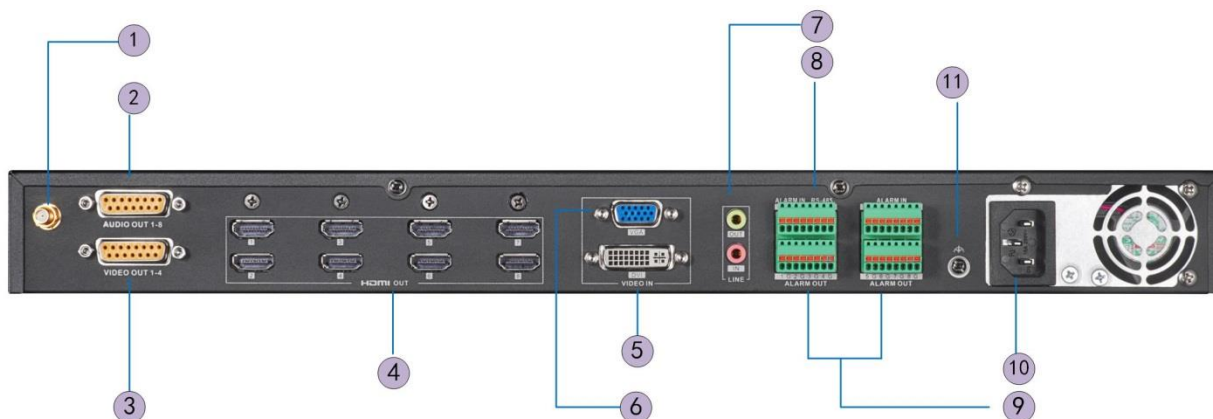

## Physical Interfaces

### DS-6901UDI Front Panel and Rear Panel

Index	Description	Index	Description
1	Network connection LED indicator	8	Line input/output
2	Power LED indicator	9	RS-232 interface
3	Data transmitting/receiving status LED indicator	10	Alarm input/output
4	HDMI video output	11	LAN 10/100/1000 Mbps Ethernet interface
5	VGA video output	12	RS-485 interface
6	Audio out	13	Power supply (DV 12)
7	BNC video output	14	GND (Ground)

### DS-6904UDI/6908UDI Front Panel

Index	Description	Index	Description
1	Power indicator	6	LAN 10/100/1000 Mbps Ethernet interface 2
2	HDD 1 indicator (reserved)	7	RS-232 interface
3	HDD 2 indicator (reserved)	8	Local management network interface 1
4	USB 2.0	9	LAN 10/100/1000 Mbps Ethernet interface 1
5	Local management network interface 2	10	LAN 10/100 Mbps Ethernet interface

## DS-6908UDI Rear Panel

Index	Description	Index	Description
1	WiFi (reserved)	7	Line input/output
2	Audio out	8	RS-485 interface
3	Video out	9	Alarm input/output
4	HDMI video out	10	Power
5	DVI video input	11	GND
6	VGA video input		