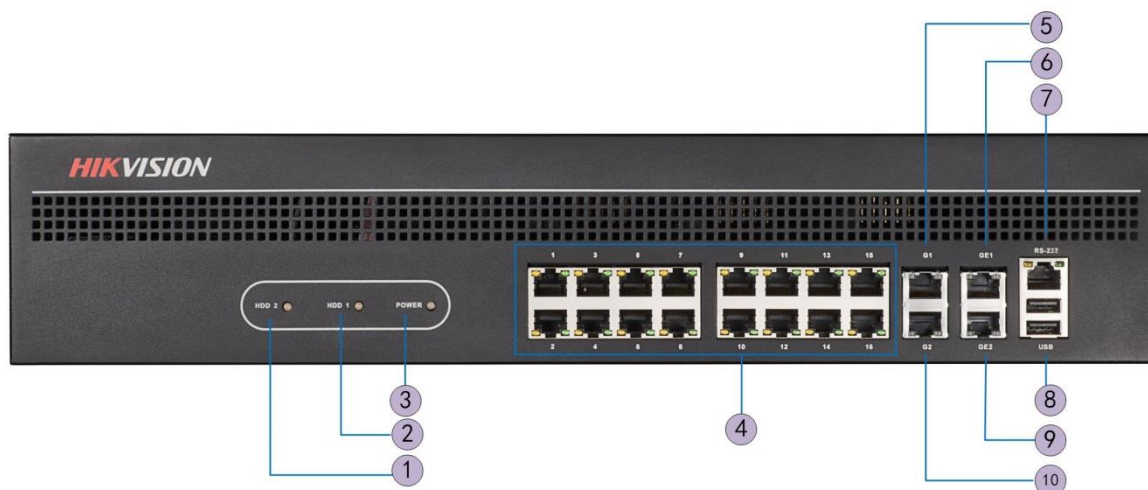

DS-6910UDI/6912UDI/6912UDI Front Panel

Index	Description	Index	Description
1	HHD 1 indicator (reserved)	6	Local management network interface 1
2	HHD 2 indicator (reserved)	7	RS-232 interface
3	Power indicator	8	USB 2.0
4	LAN 10/100Mbps Ethernet interface	9	Local management network interface 2
5	LAN 10/100/1000 Mbps Ethernet interface 1	10	LAN 10/100/1000 Mbps Ethernet interface 2