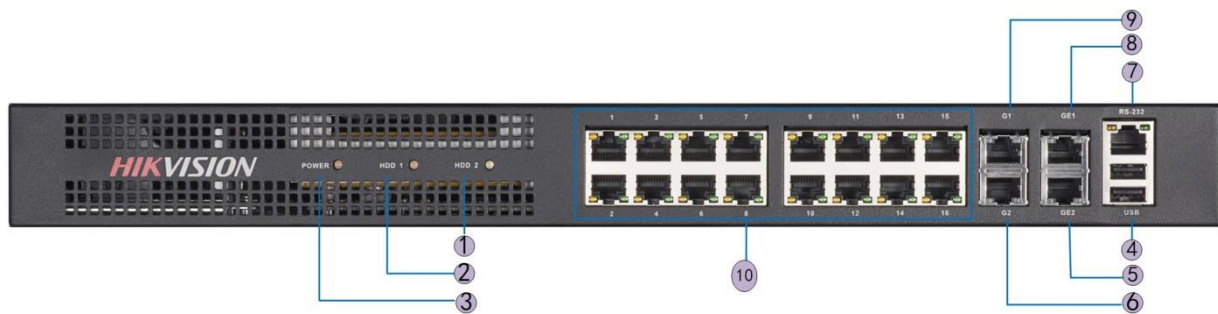

DS-6904UDI/6908UDI Front Panel

Index	Description	Index	Description
1	Power indicator	6	LAN 10/100/1000 Mbps Ethernet interface 2
2	HDD 1 indicator (reserved)	7	RS-232 interface
3	HDD 2 indicator (reserved)	8	Local management network interface 1
4	USB 2.0	9	LAN 10/100/1000 Mbps Ethernet interface 1
5	Local management network interface 2	10	LAN 10/100 Mbps Ethernet interface