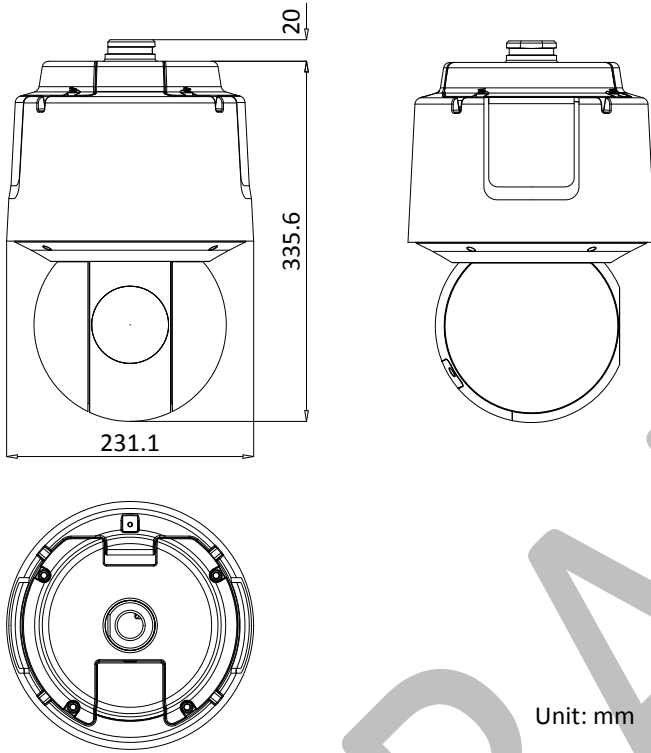

Weight

Approx. 6 kg (13.23 lb)

Order Model

DS-2DF6A436X-AEL, 24 VAC &Hi-PoE

Dimensions

Unit: mm

DRAFT

Accessories